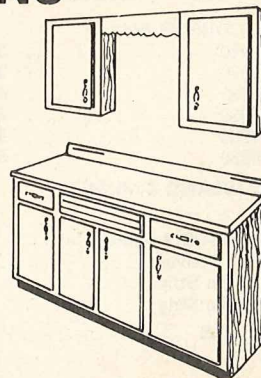

* Federal Oak available on Special Order only.