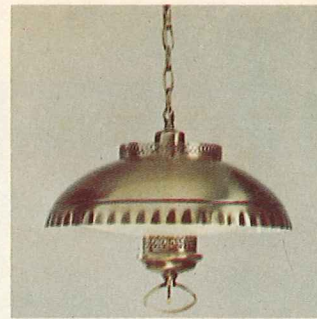

ChefAire. RANGE HOODS

DUCTLESS RANGE HOOD

Model 6700 is ductless and includes infinite speed, solid state controls; enclosed light; lifetime aluminum grease filter and an activated charcoal filter. Plain steel enamel. 30" size.

Scotty's Price 117.75*

DUCT TYPE RANGE HOOD

Model 2200 combines classic styling with infinite speed, solid state rotary controls; lifetime aluminum grease filter; and 3 1/4" x 10" outlet top or back. Has a 160 CFM pressure fan. Available in White, Coppertone, Harvest Gold or Avocado enamel finish, hammered enamels, and Stainless Steel. 30" size.

Enamel Colors 36.68*
Stainless Steel 48.68*

DUCT TYPE RANGE HOOD

Model 1200 hood has 3 1/4" x 10" vent top and back, features 140 CFM two-speed motor, back draft damper, washable lifetime aluminum filter and is pre-wired and pre-assembled with enclosed light. Available in White, Harvest Gold, Coppertone or Avocado enamel finish, or in stainless steel. Underwriters Laboratory listed.

1200 30" — Enamel Colors 26.39
1200 30" — Stainless Steel 35.39
1200 36" — Enamel Colors 28.50
1200 36" — Stainless Steel 37.50

DUCTLESS TYPE RANGE HOOD

Model 1300 hood has two-speed motor, enclosed light is pre-wired and pre-assembled and comes with lifetime aluminum filter and an activated charcoal filter. Available in White, Harvest Gold, Coppertone or Avocado enamel finish, or in Stainless Steel. Underwriters Laboratory listed.

1300 30" — Enamel Colors 25.90
1300 30" — Stainless Steel 34.90
1300 36" — Enamel Colors 27.98
1300 36" — Stainless Steel 34.98

FANS and HEATERS

SINGLE BULB HEATER LIGHT