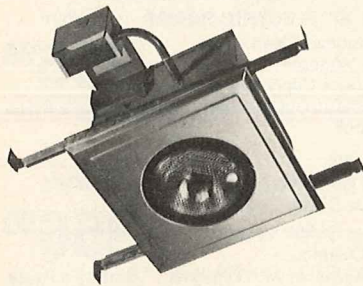

FANS and HEATERS

SINGLE BULB HEATER LIGHT

Has self-adjusting satin aluminum grille, adjustable mounting for up to 24" centers. Housing is 8" x 8 1/4" x 5 3/4". Grille is 10 1/16" x 10 1/16". Overall dimensions are 12 1/4" x 12 1/4" x 5 3/4". Use with standard wall or timer switch. Uses 250w R40 infrared or illuminating bulb (not incl.) Model 620.

Scotty's Price 9.89