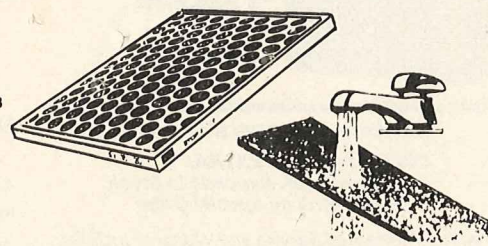

AIR CONDITIONER FILTERS

PRECISIONAIRE FIBERGLASS FILTERS

For central or room size air conditioners.

Size	Scotty's Price
12" x 20" x 1"	76c
14" x 25" x 1"	76c
16" x 20" x 1"	70c
16" x 25" x 1"	70c
20" x 20" x 1"	70c
20" x 25" x 1"	76c
12" x 24" x 1"	76c
18" x 24" x 1"	85c
24" x 24" x 1"	1.10

WASHABLE FOAM FILTER can be cut to fit where needed. 15" x 24".

Scotty's Price 76c

HOOD ACCESSORIES

Item	Scotty's Price
1405 Transition Pc. 3 1/4" x 10"-6R	4.98
92 Wall Cap	5.98
7403 6" x 24" Snaplock Pipe	1.39
7423 6" x 60" Snaplock Pipe	3.09
2200 3 1/4" x 10" x 24" Wall Stack	2.05
2208 3 1/4" x 10" x 60" Wall Stack	5.10
8174 Hanger Iron	.43c
2232 10" Elbow	2.65
8463 6" Round Elbow	.95c

FILTERS
112—1300 Mesh 2.03
112A—1200 Mesh 2.49
1300 Charcoal 5.23