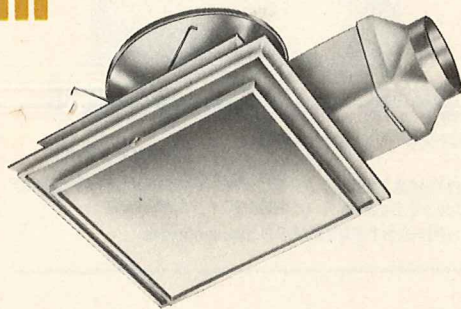

562 WALL OR CEILING FAN

Specially designed motor with nylon thrust bearings. Built-in damper, 8 1/2" x 9" x 3 7/8" steel housing. Decorative plastic grille.

Scotty's Price 10.15