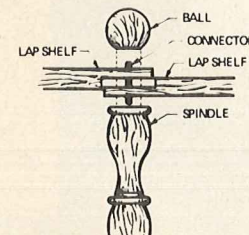

WOOD SPINDLES

10255 15" x 2" Colonial II 1.69

10222 12" x 2" Colonial II 1.49

10525 15" x 2" Cable 2.49

10522 12" x 2" Cable 1.79

10425 15" x 2" Provincial 1.69

10422 12" x 2" Provincial 1.49

10712 12" x 2" Modern 1.49

10715 15" x 2" 1.69

10816 6" x 2" Base Block 1.09

SPINDLE ACCESSORIES

10703 Acorn Finial 99c

10725-2 Ball Finial 99c

10815 Twist Cap 65c

10801 Shelf Spacer 69c

10825 Rigid Connector 15c

10830 Threaded Dowel 19c

10852 Ceiling Stud 19c

Make your own design of genuine hardwood furniture from Scotty's selection of spindles, shelves and accessories. Components simply twist together...no tools or gluing necessary. Paint or stain to compliment your decor.