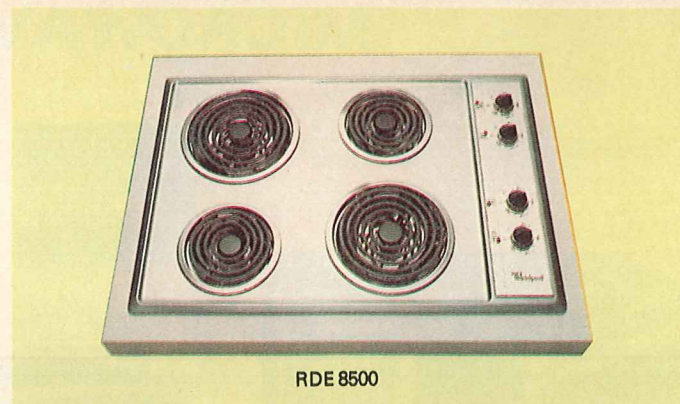

Imperial RDE 8500 Features two 6" and two 8" high-speed plug-in surface units with "infinite" heat controls. "Spillguard" cooktop. Push-to-turn controls and four surface unit indicator lights for added convenience. Has one piece chrome trim rings and reflector bowls.

Scotty's Price 139.50