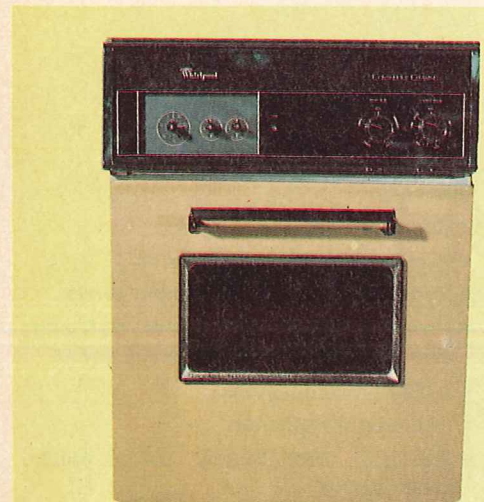

Whirlpool RANGE PRODUCTS*

COOK TOP SURFACE UNITS

Custom RDE 8400. Smooth, low profile design with gently rounded edge to help contain spills. Has one 8" and three 6" plug-in surface units with one-piece chrome trim rings and reflector bowls. Push-to-turn "infinite" heat controls and surface unit indicator light for added convenience.

Scotty's Price 103.50

Imperial RDE 8500 Features two 6" and two 8" high-speed plug-in surface units with "infinite" heat controls. "Spillguard" cooktop. Push-to-turn controls and four surface unit indicator lights for added convenience. Has one piece chrome trim rings and reflector bowls.

Scotty's Price 139.50

RDE 1100

NOT STOCKED AT ALL STORES.

Available at any store through the Winter Haven Warehouse.

24" BUILT-IN OVEN UNITS

RDE 1100. With economy-minded standard oven, and featuring modern control panel styling. Has new air flow door for cool surface temperatures and oven glass with removable front glass. In Gold, White and Avocado.

Scotty's Price 193.50

RDE 1300 (Not Shown). Has the same features as RDE 1100, but has Continuous Cleaning Oven.

Scotty's Price 219.00

RDE 1300P. With Continuous Cleaning Oven . . . adds a deluxe full-width see-through black glass Panoramic door with full width handle.

Scotty's Price 238.50

RDE 1400P. The ultimate in Whirlpool 24" built-in oven features, including two Continuous Cleaning Ovens with Panoramic doors and full width oven door handles.

Special Order Only

RANGE UNITS (Not Shown)

RDE 6100. Conventional Range in Gold, White and Avocado

Scotty's Price 292.50

RDE 6300. Continuous Cleaning Range in Gold, White and Avocado.

Scotty's Price 321.00

sinkmaster GARBAGE DISPOSERS