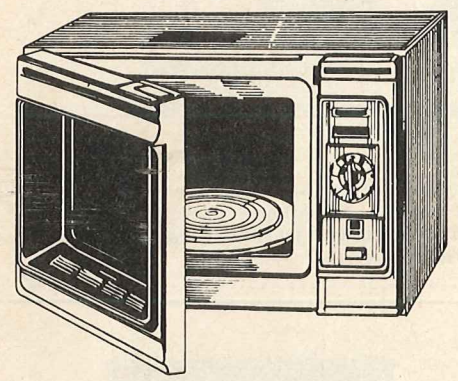

COVENTRY LATEX SEMI-GLOSS
Matching trim paint for Coventry Wall Paint. Water thinned, interior latex semi-gloss enamel for woodwork, walls and masonry. Provides a tough, non-toxic, stain resistant film that retains original color and gloss longer. Washable with mild soaps after 10-15 days. Decorator colors.
Scotty's Price qt.3.19
Scotty's Price gal.8.49

Available at all Scotty's stores.

MICROWAVE OVENS*

R-6460 Carousel

- Features:
- Carousel glass turntable to assure complete and even cooking everytime.
 - Automatic defrost cycle for quick and even food defrosting at the push of a button.
 - Easy-to-clean stainless steel interior.
 - 25-minute timer for accurate cooking times.
 - Colored front with a walnut grained cabinet, available in R-6460H Harvest Gold or R-6460W White, fits in with any kitchen decor.
 - 600 watt output cooks food at a fraction of the usual time and saves on electric bills.
 - Deluxe cooking guide on door with deluxe cookbook provides complete cooking instructions for hundreds of recipes.
 - 10-year warranty on Magnetron Tube, 1-year warranty on parts and labor.

Scotty's Price
359⁰⁰

R-6750 Carousel

- Features:
- Carousel Turntable.
 - Automatic Digital Timer to give exact time down to the last second.
 - Rotary Recipe Guide that is a five-sided cooking guide.
 - Variable Cooking Control.
 - Walnut grained finish.
 - Stainless steel interior.
 - Indicator light.
 - 7-year limited warranty on Magnetron Tube and 2-year limited warranty on all other parts and labor with in-home service.