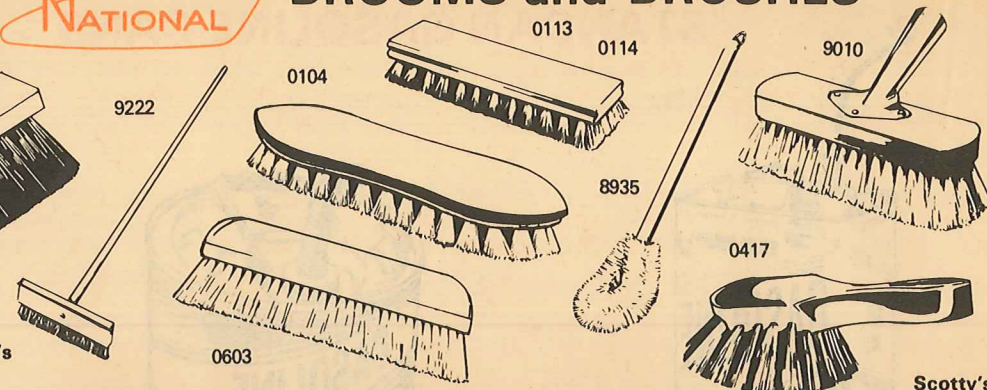

BROOMS and BRUSHES

SCRUB BRUSHES WITH PALMYRA FILL	
Model	Scotty's Price
0104 Pointed	.69c
0113 Square	.59c
0114 Square	.67c

BRUSHES	
Model	Scotty's Price
0417 Wheel and Fender Brush	1.11
0459 Acid Industrial Brush	1.42
9010 Window Brush	2.35
8935 Bowl Brush	.83c

HANDLE FOR 0230, 9010, 0459, 0248, 0252
9515 54" x 1 1/8" Tapered Handle 1.39

PAPER HANGER'S BRUSH	
Model	Scotty's Price
0603 Smoother	.95c