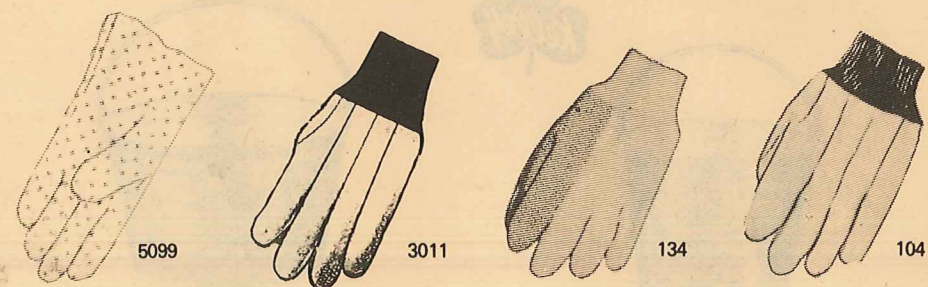

GLOVES

Model	Scotty's Price
5099 Ladies Garden Gloves	1.65
3011 Boys/Ladies Garden Gloves	1.04
134 Polka Dot Gloves	1.49
104 Cotton Work Gloves	.99c
215 Brown Jersey Gloves	1.15
2656 Leather Palm Gloves	2.49

Model	Scotty's Price
89T Leather Palm Gloves	3.59
2105 Bear Kat Gloves	4.69
402 Vinyl Coated Gloves	1.85
2301 Neoprene Gloves	2.49
841 Driver's Gloves	4.29
251 Driver's Gloves	5.89

ALL PURPOSE SPONGE MITT	
Model	Scotty's Price
251	.89c

AMBI® PAINT PUSHER GLOVES keeps hands clean while painting, staining, varnishing, sanding, antiquing or cleaning brushes or rollers. Disposable or reusable. No. 84-203.
Scotty's Price (each glove) 14c

PAINT ACCESSORIES AND SEALERS

THE INSTANT GRABBER!
Weldwood® CONTACT CEMENT
You never need clamps or props.
NEW! MESSLESS SPREADER for neat, easy application

Weldwood® PLASTIC MENDER
Mends all vinyl plastic quickly and permanently—even under water!
NEW! MESSLESS SPREADER for neat, easy application

Weldwood® ADHESIVES

Product	Scotty's Price
Contact Cement (104-1 1/4 oz.)	.69c
Touch-n-Glue (161-1 1/2 oz.)	.98c
Epoxy Glue (258-1 oz.)	1.29
Plastic Mender (253-1 1/4 oz.)	.79c
China Glass Mender	.69c
Metal Mender	.79c
Can Plastic Resin Glue (201-3 1/2 oz.)	.89c
(203-1 lb.)	1.69
Wood Filler (525-1 1/4 oz.)	.69c

3M
Manufactured by the famous Minnesota Mining and Manufacturing Company.

6004 SCOTCH SUPER STRENGTH ADHESIVE	
Quantity	Price
1 1/4 oz.	1.35
6006 SCOTCH EPOXY ADHESIVE	
1 oz.	1.45
6014 SCOTCH CONTACT CEMENT	
Pint	1.95

HANDI GLAZE CARTRIDGE
The Glaz-Matic nozzle specially designed for window glazing gives exactly the proper amount of glaze to form a perfect seal between glass and window frame. Any amateur can do a professional job without a putty knife.
Cartridge 1.19

2910-300 CRACK CRETE
Used for repairing cracks in concrete.
Scotty's Price 1.29

ETERNAFLEX HYPALON SEALANT
Unique synthetic rubber applies without special priming or mixing. Permanently seals usual construction materials. White. 1020-100.
11 oz. Cartridge 2.05

PAINTER'S CAULK
8 1/2" Cartridge.
Scotty's Price ..... .75c

BUTYLOID CAULK
Caulk of unusual adhesion and durability for use between similar or dissimilar materials. Not necessary to paint. 1030-100 White or 1030-700 Gray.
11 oz. can 1.25

SCOTTY'S WHITE GLUE
Ideal glue for most household carpentry and craftsmen jobs.
4 ozs. .... .62c
8 ozs. .... .89c
1 Pint 1.39
1 Gallon 5.19

SCOTTY'S CAULKING COMPOUND
Each 8 1/2" cartridge of non-hardening non-staining Scotty's caulk is supplied with a plastic nozzle making it adaptable to every type gun on the market.
Cartridge ..... .59c

KWIK SEAL TUB CAULK — 6 oz.
Scotty's Price 1.59

BLP LATEX KORNER
Long lasting, watertight, airtight, white pigmented latex caulk seal, interior or exterior. Stays elastic. Excellent adhesion. Use on wood, glass, stone, stucco, brick, metal, sheetrock, plaster, and other construction material.
Scotty's Price 1.39