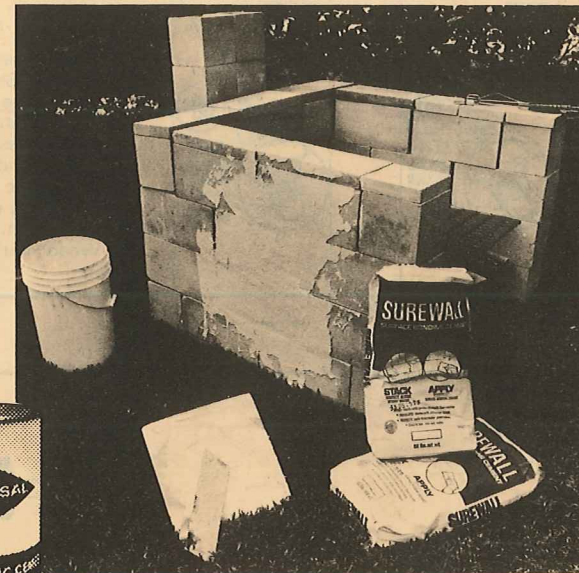

50 lbs. 2.29

MARBLE CHIPS

50 lbs. 2.29

FOR THE CONTRACTOR

FASTSET CEMENT — Quick setting concrete patcher for repairing highways, bridges, etc.

50 lbs. 6.40*

FASTSET UNDERLAYMENT — For use as a floor leveling compound prior to laying carpet, soft tile.

25 lbs. 3.10*

CONSTRUCTION GROUT — For anchoring machinery, structural columns, grouting tile, etc.

50 lbs. 7.20*

Page 78

Build without mortar... Build the SUREWALL® way!

Surewall from Bonsal, the stronger-than-mortar surface bonding cement. It bonds, adds water resistance and decorates all at once. Build it easy, build without mortar... build with Surewall!