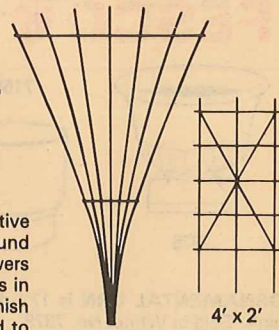

Rahn TRELLIS

FAN TRELLIS
Creates an attractive spreading background for climbing flowers and foliage. Comes in natural cedar finish and can be painted to suit individual desire. Available in 4', 6' or 8' lengths.

Fan Trellis

Scotty's Price
4' 2.39
6' 3.27
8' 7.95

UPRIGHT TRELLIS
4' x 2' 2.95
6' x 2' 3.89
6' x 3' 4.98
6' x 4' 6.99
8' x 2' 5.89
8' x 3' 6.99