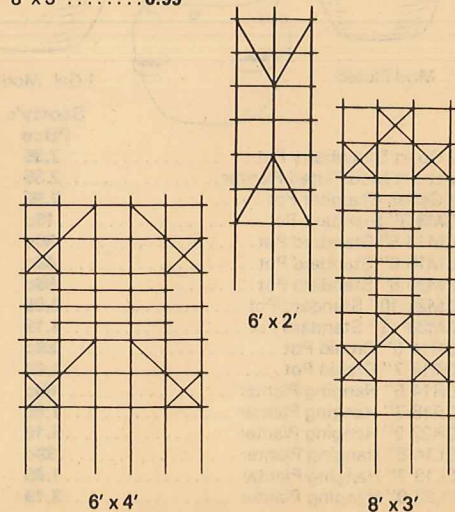

WALLBOARD AND PLASTER ACCESSORIES

PATCHING PLASTER

For repairing cracks and broken places in plaster and interior stucco surfaces.

52002 - 2 1/2 lbs. 85c
52005 - 5 lbs. 98c

PLASTER OF PARIS

53001 - 1 lb. 54c
53005 - 5 lbs. 1.09

SPACKLING POWDER

50002 - 2 1/2 lbs. 92c
50005 - 5 lbs. 1.65

BONDEX CEMENT PAINT

Water repellent decorative finish for exterior stucco, masonry and interior masonry, above and below grade. White only.

10005 - 5 lbs. 1.98
10025 - 25 lbs. 6.98

WHITE TEXTURE PAINT

Decoration for all kinds of interiors. Effectively hides wall defects. White only.

40005 - 5 lbs. 1.49
40025 - 25 lbs. 5.19

WIRE BRUSHES

Heavy duty bristles remove paint, rust. Hardwood handles.

0930 Brush without Scraper 73c
0931 Brush with Scraper 92c
0934 Brush with Shoe Handle 86c

HANDY-WALL

0551 COLDWATER PAINT BRUSH

Sturdy, economical brush spreads coldwater paints, cement coatings or whitewash evenly and quickly on walls of brick, plaster or cement.

Scotty's Price 1.19

Red Devil

3055 PAINT SCRAPER. Flip-over for coarse or fine work. Double sided blades of high carbon steel, hardened, tempered, precision ground.

Scotty's Price 2.29

3063 Blades for 3055

Scotty's Price 99c

816 RAZOR SCRAPER holds single edge retractable razor blades. Push-pull action exposes blade for scraping, retracts it when not in use. With blades.

Scotty's Price 67c

180 Blades for 816

Scotty's Price 35c

CEMENT

MASONRY CEMENT

70 lb. bag 2.85

PORTLAND CEMENT TYPE 1

95 lb. bag 3.49

MACCO-SPACCO, "The Patcher Upper," spackling compound that is non-shrinking, fast drying, easy sanding and can be painted immediately.

Scotty's Price

1/2 Pint 89c
Quart 1.75
Gallon 5.36

EXPANDED CORNER BEAD

This deluxe bead can be used to reinforce the plastered corners in all types of construction. The expanded diamond mesh flange (2 1/2" in width) ends 1/4" from the nose of the bead providing exceptional reinforcement of plaster where needed most. Bundled 8'-640'.

8' Piece 1.66

Gypsum CORNER BEAD
8' piece
1 1/4" x 1 1/4"

Scotty's Price 99c

METAL LATH. Use as a plaster base and reinforcement on almost all types of jobs; on walls and ceilings, over wood or steel framing. Excellent for all flat or curved surfaces. Diamonds are 5/16" wide. Size: 27" x 96". Galvanized or Black.

Less than bundle (ea.) 4.50* 2.90*
Bundle (10 pcs.) 35.50* 24.00*

* Not stocked at all stores. Available at any store through the Winter Haven Warehouse.