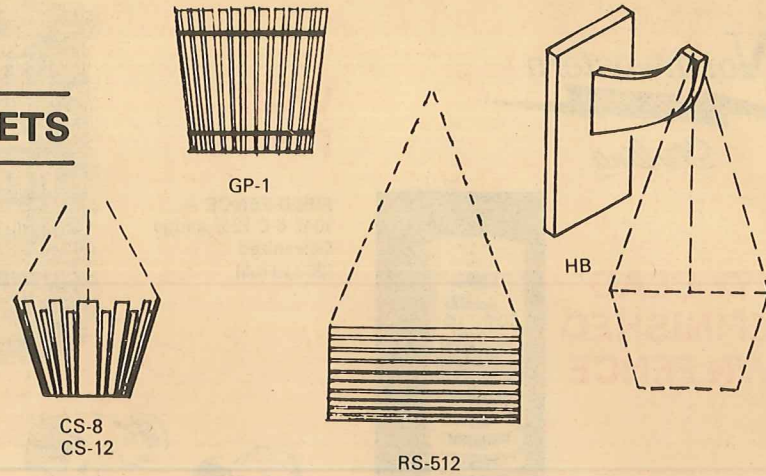

Rahn

PLANTER and HANGING BASKETS

- | | |
|--|-----------------------|
| RAHN PLANTER | Scotty's Price |
| GP-1 1 gallon | 2.95 |
| HANGING BASKETS and BRACKET | |
| CS-8 8" Cone Basket | 3.79 |
| CS-12 12" Cone Basket | 4.75 |
| RS-512 5" x 12" Rectangular Basket | 2.99 |
| HB - Hanging Bracket | 2.29 |