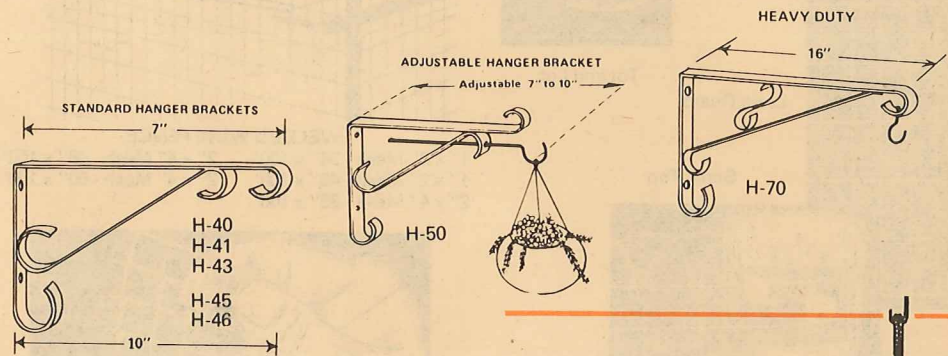

HOMESTEAD HANGING PLANTERS ACCESSORIES

- | | |
|-------------------------------------|-----------------------|
| BRACKETS | Scotty's Price |
| H40 7" Black - Standard | 1.39 |
| H41 7" Brass - Standard | 1.59 |
| H43 7" White - Standard | 1.59 |
| H45 10" Black - Standard | 2.10 |
| H46 10" Brass - Standard | 2.29 |
| H50 7"/10" Black - Adjustable | 2.29 |
| H70 16" Black - Heavy Duty | 3.98 |