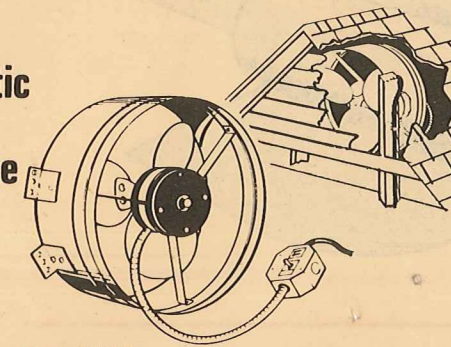

FLUSH FLANGE TYPE LOUVERS
Maximum ventilation. Good protection from rain.

	Scotty's Price
12" x 12"	2.99
12" x 18"	3.65
14" x 24"	5.05
24" x 24"	9.55

PLAS-T-LOUVER

Reversible plastic louver for flush or recessed installation. One side is a flush flange. Turned around it becomes a recessed unit. Has integral insect screening. In sparkling white.

SL 12" x 12"	1.95
SL 12" x 18"	2.39

Model VU-2
Powered attic fan for side wall or gable end, behind attic static vents. Complete with thermostat, pre-wired. Dia. 14", 120 volts, 1/15 HP, 1520 RPM. UL listed. Use as direct wiring (no plug).
Scotty's Price 40.95

HEAVY GAUGE ALUMINUM ROOF-LINE LOUVER
Has large nailing flange, one-piece weather tite base and rolled flange on vent stack. Screen extended to edge of cap keeps birds, squirrels and debris from accumulating over vent stack. R50A
Scotty's Price 4.25

BX-12 TURBINE VENTILATOR BASE

For use with wind-driven ventilators
Fits models RT-12 and RT-12-WB. Galvanized steel complete with full flashing. Adjusts to any pitch from 0" through 12/12.
Scotty's Price 5.95

WIND TURBINE WEATHER CAP
Constructed of long-lasting prime galvanized steel. Fits all 12" diameter wind turbine stacks. Prevents driving rain from entering the home. Model WC-12.
Scotty's Price 3.95