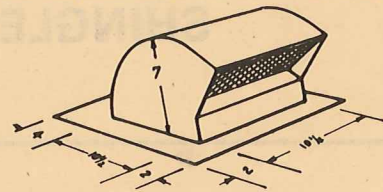

[3] GALVANIZED VALLEY

Uniformly soft steel, zinc coated in 50' seamless rolls.

Galvanized	Lin. Ft.	50' Roll	Scotty's Price	Price
14"	41c	17.80		
18"	53c	23.10		
20"	58c	25.25		
Aluminum .016 gauge				
20"	55c	22.95		

* Not stocked at all stores. Available at any Scotty's store through the Winter Haven Warehouse.

nii NATIONAL INDUSTRIES, INC.

No. 76 ROOF JACK

Spring-loaded backdraft damper and bird screen. Gray baked enamel finish. Intake opening accommodates 10" round, square or rectangular duct.

Scotty's Price 9.65

Interstate Lead COMPANY

1 1/2" ROOF FLASHING

Adjustable to pitch of roof. 1 1/2" — 9" x 12" flange, 12" boot.

Scotty's Price 3.90

4" — 11" x 12" flange, 12" boot.

Scotty's Price 6.25

2" ADJUSTABLE ROOF FLASHING

Scotty's Price 4.15