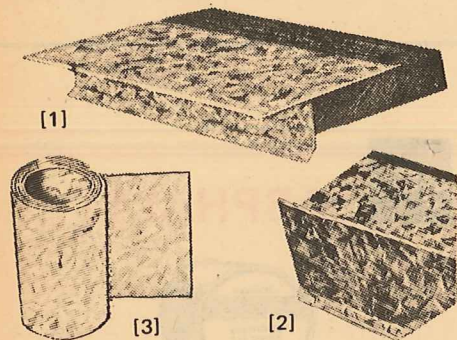

Galvanized Accessories