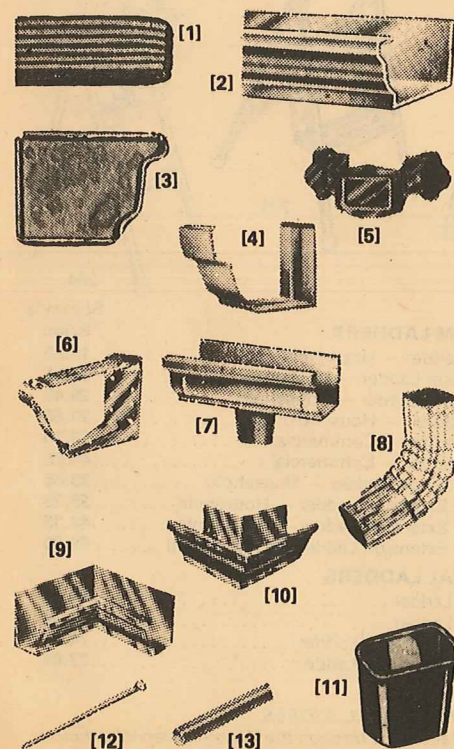

## ORNAMENTAL RAILINGS and COLUMNS

ADJUSTABLE RAIL SECTIONS AND  
ACCESSORIES FOR PORCH OR STAIRS

- |                      |                |
|----------------------|----------------|
| 4' and 6' Lengths    | Scotty's Price |
| 4' Rail Section      | 5.75           |
| 6' Rail Section      | 8.55           |
| Column Sockets - V   | 25c            |
| Floor Flange - E     | 1.28           |
| Lamb's Tongue - F    | 1.25           |
| Newel Post - C       | 2.50           |
| Heart Ornament       | 2.20           |
| No-Drill Fitting     | 1.58           |
| Stub Support         | 1.28           |
| Oak Spindle Ornament | 6.45           |

TUBULAR STEEL ORNAMENTAL POST OR  
PORCH COLUMNS AVAILABLE IN FLAT OR  
CORNER STYLES.

- |        |                |
|--------|----------------|
| FLAT   | Scotty's Price |
| 3SF    | 7.75           |
| 2SSF   | 10.45          |
| SOF    | 10.80          |
| CORNER |                |
| 3SC    | 12.99          |
| 2SSC   | 16.98          |
| SOC    | 19.15          |

- |                        |                |
|------------------------|----------------|
| SSB SCROLL BRACKET     | Scotty's Price |
|                        | 4.88           |
| EOB OAK COLUMN BRACKET | Scotty's Price |
|                        | 6.75           |
| MASONRY ANCHORS (2)    | Scotty's Price |
|                        | 50c            |

## Southeastern Metals GALVANIZED GUTTER, DOWNSPOUT and ACCESSORIES

- [1] 28 GAUGE SQUARE CORRUGATED  
DOWNSPOUT 3"  
10 ft. piece ..... 2.88
- [2] 28 GAUGE STYLE "K" GUTTER 5"  
10 ft. piece ..... 2.95  
20 ft. piece ..... 5.90
- [3] TAP ON END CAP  
Left Hand or Right Hand  
Scotty's Price ..... 32c
- [4] SLIP JOINT CONNECTOR  
Scotty's Price ..... 55c
- [5] ORNAMENTAL CLINCHER BAND  
Scotty's Price ..... 35c
- [6] CROSSBAR HANGER  
Scotty's Price ..... 58c
- [7] END PIECE  
Scotty's Price ..... 1.18