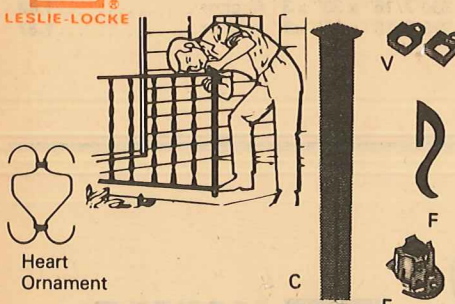

ORNAMENTAL RAILINGS and COLUMNS

ADJUSTABLE RAIL SECTIONS AND
ACCESSORIES FOR PORCH OR STAIRS

4' and 6' Lengths	Scotty's Price
4' Rail Section	5.75
6' Rail Section	8.55
Column Sockets - V	25c
Floor Flange - E	1.28
Lamb's Tongue - F	1.25
Newel Post - C	2.50
Heart Ornament	2.20
No-Drill Fitting	1.58
Stub Support	1.28
Oak Spindle Ornament	6.45

TUBULAR STEEL ORNAMENTAL POST OR
PORCH COLUMNS AVAILABLE IN FLAT OR
CORNER STYLES.

FLAT	Scotty's Price
3SF	7.75
2SSF	10.45
SOF	10.80
CORNER	
3SC	12.99
2SSC	16.98
SOC	19.15

SSB SCROLL BRACKET	Scotty's Price
	4.88
EOB OAK COLUMN BRACKET	Scotty's Price
	6.75
MASONRY ANCHORS (2)	Scotty's Price
	50c