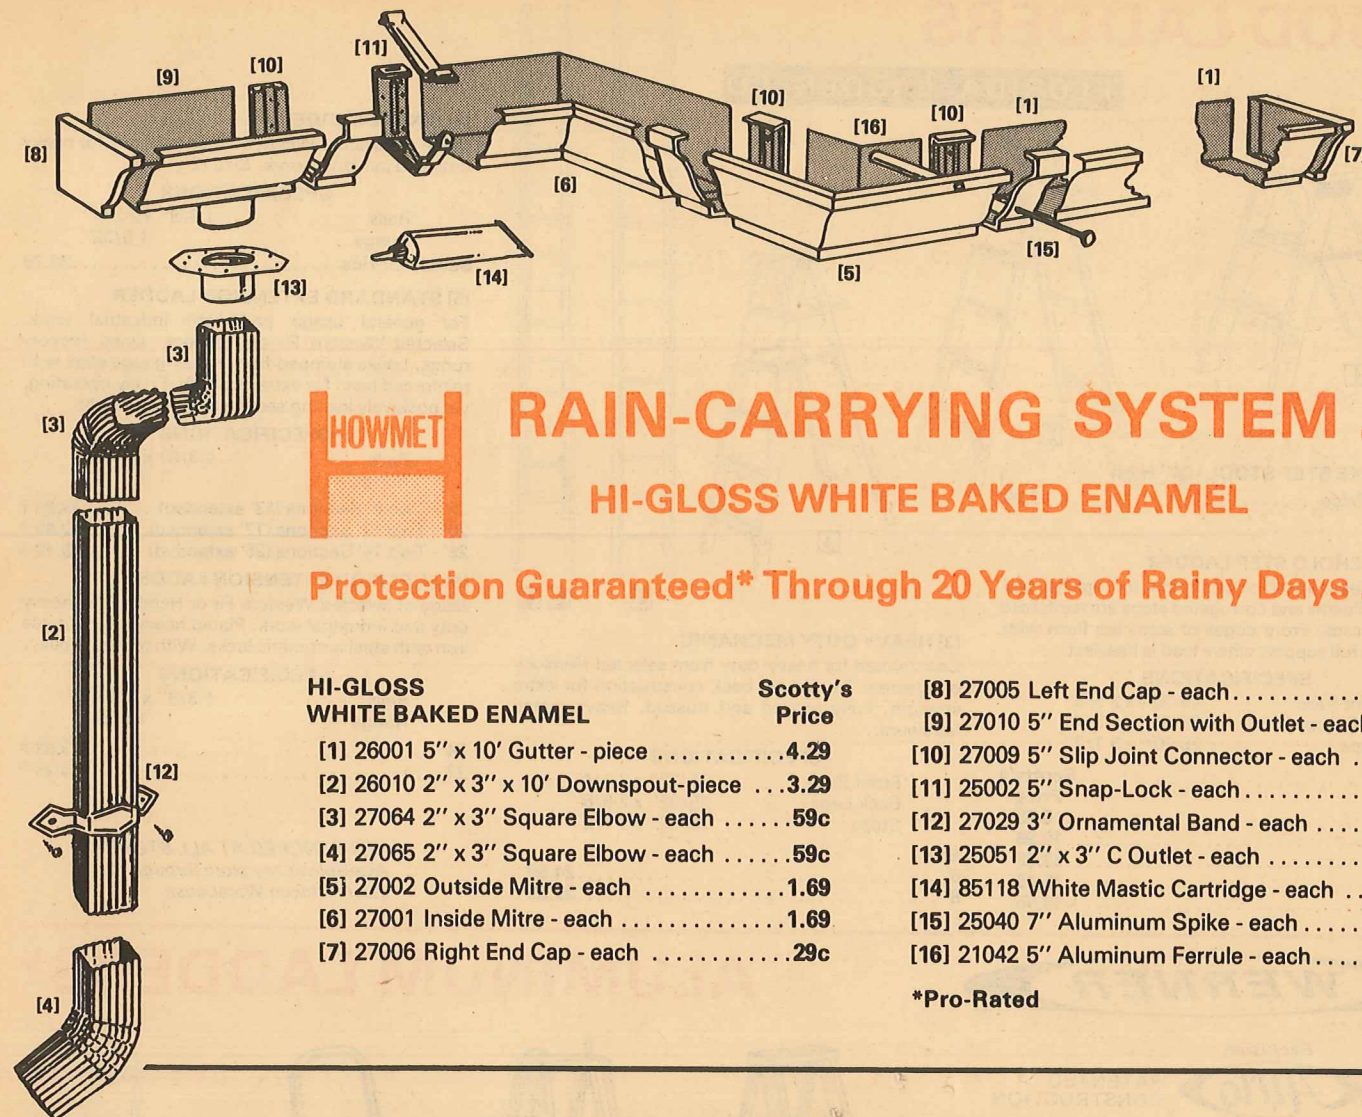

Hook all staves  
together until only  
one stave remains

Slide remaining stave  
into place, tap lightly  
if necessary.

Put cap in base on  
column ... set in  
place and plumb  
with level.

Slide cap and base  
into place ... tighten  
set screws ...  
remove props.