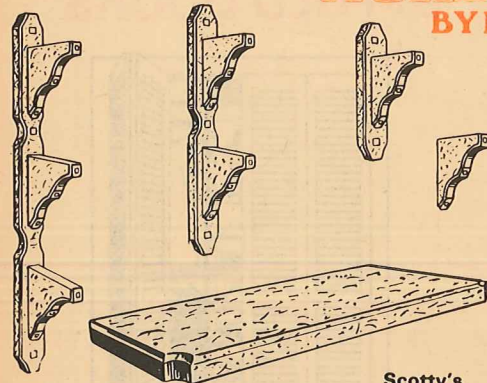

WORLD OF WOOD BY BARCLAY

Make a wall beautiful and useful by adding solid wood shelving by Barclay. All items have hand distressed rustic walnut finish.

STANDARDS and BRACKETS	Scotty's Price
2" Single (each)	5.29
2" Double (each)	10.95
2" Triple (each)	15.89
Forged Accents (pack of 4)	1.45

MANTLE	Scotty's Price
3" x 10" x 5" (each)	23.89

MANTLE BRACKETS	Scotty's Price
3" x 7" x 10" (pair)	11.49

SHELVES	Scotty's Price
2" x 10" x 2" (each)	4.65
2" x 10" x 3" (each)	7.39
2" x 10" x 4" (each)	9.75

BRACKETS	Scotty's Price
2" x 7 1/4" x 10" (pair)	6.09