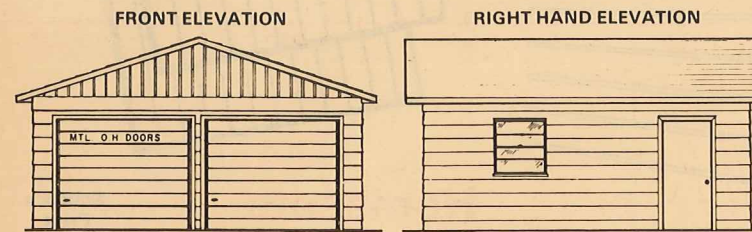

## Space Saving SHELVING

This strong, heavy gauge, all purpose steel shelving arrangement has five adjustable shelves.

| Model                   | Scotty's Price |
|-------------------------|----------------|
| FS-12-5 12" x 36" x 73" | 13.89          |
| FS-18-5 18" x 36" x 73" | 17.36          |

# Scotty's Instant Garage \$1695

Suburban Model 20' x 20'

VISIT THE MODEL

SUBURBAN  
Suburban Model 20' x 20'

ESTATE

WOODSMAN

Need a garage? For one or two cars? Need a workshop? Or a warehouse? How about a retreat hut in the woods?