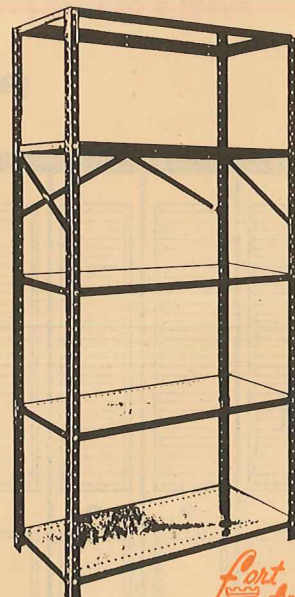

## WORLD OF WOOD BY BARCLAY

Make a wall beautiful and useful by adding solid wood shelving by Barclay. All items have hand distressed rustic walnut finish.

| STANDARDS and BRACKETS     | Scotty's Price |
|----------------------------|----------------|
| 2" Single (each)           | 5.29           |
| 2" Double (each)           | 10.95          |
| 2" Triple (each)           | 15.89          |
| Forged Accents (pack of 4) | 1.45           |

| MANTLE               | Scotty's Price |
|----------------------|----------------|
| 3" x 10" x 5" (each) | 23.89          |

| MANTLE BRACKETS      | Scotty's Price |
|----------------------|----------------|
| 3" x 7" x 10" (pair) | 11.49          |

| SHELVES              | Scotty's Price |
|----------------------|----------------|
| 2" x 10" x 2" (each) | 4.65           |
| 2" x 10" x 3" (each) | 7.39           |
| 2" x 10" x 4" (each) | 9.75           |

## Space Saving SHELVING

This strong, heavy gauge, all purpose steel shelving arrangement has five adjustable shelves.

| Model                   | Scotty's Price |
|-------------------------|----------------|
| FS-12-5 12" x 36" x 73" | 13.89          |
| FS-18-5 18" x 36" x 73" | 17.36          |