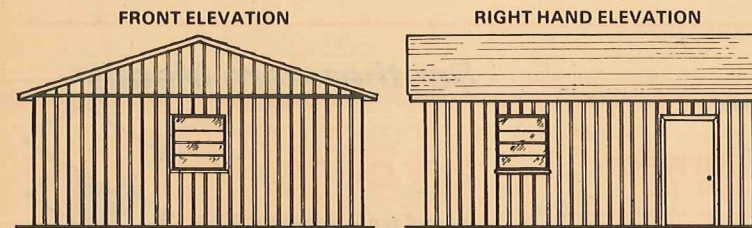

## Space Saving SHELVING

This strong, heavy gauge, all purpose steel shelving arrangement has five adjustable shelves.

| Model                   | Scotty's Price |
|-------------------------|----------------|
| FS-12-5 12" x 36" x 73" | 13.89          |
| FS-18-5 18" x 36" x 73" | 17.36          |

# Scotty's Instant Garage \$1695

Suburban Model 20' x 20'

VISIT THE MODEL

SUBURBAN  
Suburban Model 20' x 20'

ESTATE

WOODSMAN

Need a garage? For one or two cars? Need a workshop? Or a warehouse? How about a retreat hut in the woods?

Scotty's has a quick and inexpensive solution. We can meet your needs without emptying your pocketbook. All three Scotty's garages are available with a variety of siding options for you to choose from at a pleasing price. Use the Scotty's "Charge It" Plan, too!