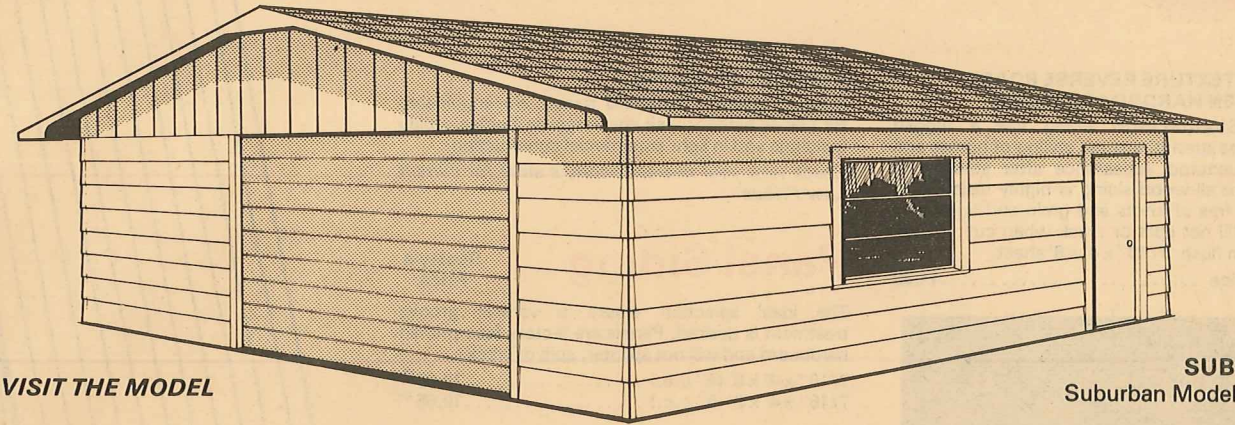

Scotty's Instant Garage $1695

Suburban Model 20' x 20'

SUBURBAN
Suburban Model 20' x 20'