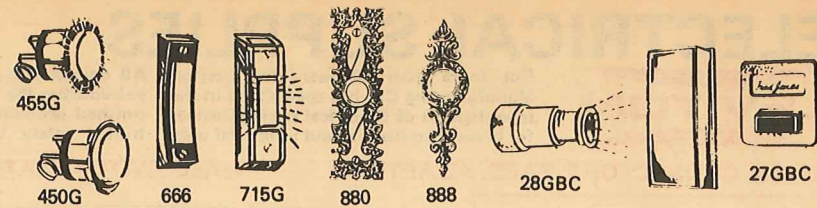

# TRINE Door Chimes

170BC  
172BC  
35BC  
50GBC  
40BC  
54BC  
56BC

170 BC BUZZER  
Scotty's Price ..... 2.49

172 BC BELL  
Scotty's Price ..... 2.69

<b>35 BC PROVINCIAL WHITE CHIME</b> Scotty's Price ..... 6.69	<b>450G PUSH BUTTON</b> Scotty's Price ..... 82c
<b>40 BC ELECTRIC CHIME</b> Scotty's Price ..... 7.29	<b>666 BLACK PUSH BUTTON</b> Scotty's Price ..... 72c
<b>50 GBC ANTIQUE WHITE CHIME</b> Scotty's Price ..... 10.49	<b>666P BRASS PUSH BUTTON</b> Scotty's Price ..... 99c
<b>54 BC ELECTRIC CHIME</b> Scotty's Price ..... 12.99	<b>715G BRASS (light)</b> Scotty's Price ..... 2.49
<b>56 BC WALNUT CHIME</b> Scotty's Price ..... 11.59	<b>880 PUSH BUTTON (light)</b> Scotty's Price ..... 5.19
<b>106 BC TRANSFORMER</b> Scotty's Price ..... 4.29	<b>888 PUSH BUTTON (light)</b> Scotty's Price ..... 4.49
<b>117 BC TRANSFORMER</b> Scotty's Price ..... 4.79	<b>28GBC MECHANICAL VIEWING CHIME</b> Scotty's Price ..... 9.59
<b>455G PUSHBUTTON (light)</b> Scotty's Price ..... 1.95	<b>27GBC MECHANICAL NON-VIEW CHIME</b> Scotty's Price ..... 6.59