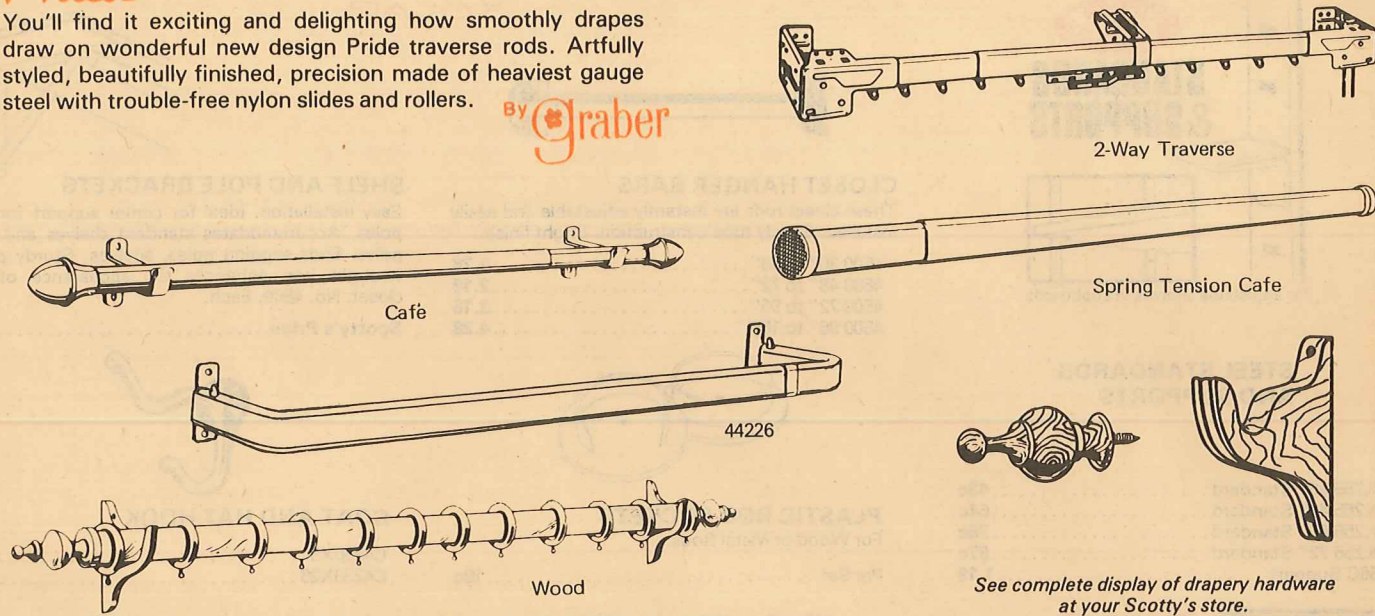

DRAPERY HARDWARE

Pride

You'll find it exciting and delighting how smoothly drapes draw on wonderful new design Pride traverse rods. Artfully styled, beautifully finished, precision made of heaviest gauge steel with trouble-free nylon slides and rollers.

By **Graber**

See complete display of drapery hardware at your Scotty's store.

CAFE RODS	Scotty's Price
24861-8 28" x 48"	1.05
24826-1 48" x 84"	2.19
24616-8 28" x 48"	3.29
24626-8 48" x 84"	4.39
24636-8 84" x 120"	6.29
2-WAY ADJUSTABLE TRAVERSE RODS	
03016-1 28" x 48"	4.19
03026-1 48" x 84"	5.95
03036-1 66" x 120"	7.45
03046-1 84" x 156"	8.95

WOOD DRAPERY RODS and ACCESSORIES	Scotty's Price
Natural wood, ready to finish. Can be stained and varnished, painted or antiqued.	
38206 Pole End (pair)	1.59
38226 Pole Bracket (pair)	2.59
38256 Pole Rings (package of 7)	2.58
1 3/8" Wood Round - Check your nearest Scotty's store for current low prices.	
SINGLE ADJUSTABLE RODS	
44226-1 28" x 48"	.75c
44236-1 48" x 84"	1.49

SPRING TENSION CAFE RODS	Scotty's Price
28716-1 22" x 36"	1.65
28716-8 22" x 36"	1.65
28726-1 36" x 60"	2.15
28726-8 36" x 60"	2.15
CURTAIN ROD ACCESSORIES	
44706-1 28" Lock Seam Ext.	.49c
57406-8 Cafe Clip	1.35
27706-8 Cafe Clip	.89c
73506-0 Pin on Hook	.29c
86556-1 Cord Tension Pulley	.98c