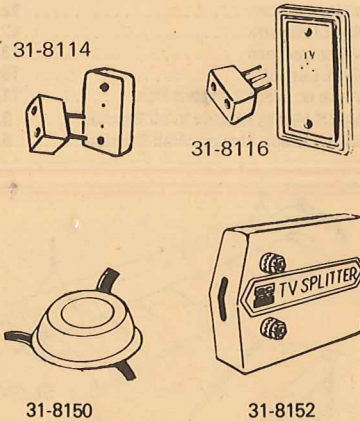

- **31-8114 ANTENNA OUTLET**
  Surface mounting with matching plug. Solderless connection. Ivory color.
  Scotty's Price . 79c
- **31-8116 ANTENNA OUTLET**
  Outlet box or flush mounting with matching plug. For single antenna. No soldering. Ivory.
  Scotty's Price . 1.15
- **31-8150 2-SET COUPLER**
  Couples two TV sets to one signal source by separating the TV signal from one antenna downlead into two separate outputs. For UHF, VHF and FM. Use inside or outside.
  Scotty's Price . 3.79
- **31-8152 UHF-VHF SPLITTER**
  Splits a combined UHF-VHF signal from a single 300 ohm downlead into separate UHF and VHF outputs. Allows maximum signal strength to reach TV set while minimizing interference. Indoor use only.
  Scotty's Price . 3.15