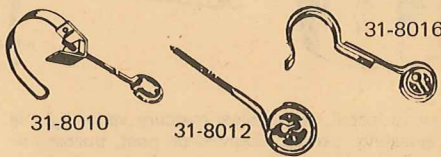

- **31-8010 WIRE HOLDER**
  3 1/2" long, strap-on mast type; package of 2 with universal insulators.
  Scotty's Price . 85c
- **31-8012 WIRE HOLDER**
  3 1/2" long, woodscrew type. Package of 4. With universal insulators.
  Scotty's Price . 49c
- **31-8016 WIRE HOLDER**
  3 1/2" long, snap-on mast type. Package of 2, with universal insulators.
  Scotty's Price . 69c

- **31-8170 TV WIRE 50'**
  50 ft., 300 ohm. Twin lead type, clear.
  Scotty's Price . 2.39
- **31-8172 TV WIRE**
  50 ft., 300 ohm. Twin lead type, brown.
  Scotty's Price . 2.55
- **31-8174 TV WIRE**
  100 ft., 300 ohm. Twin lead type, brown.
  Scotty's Price . 4.69
- **31-8104 WIRE CLIPS**
  Clothes pin type; extra wide spread. Fastens antenna lead-in to TV set. Package of 2.
  Scotty's Price . 59c