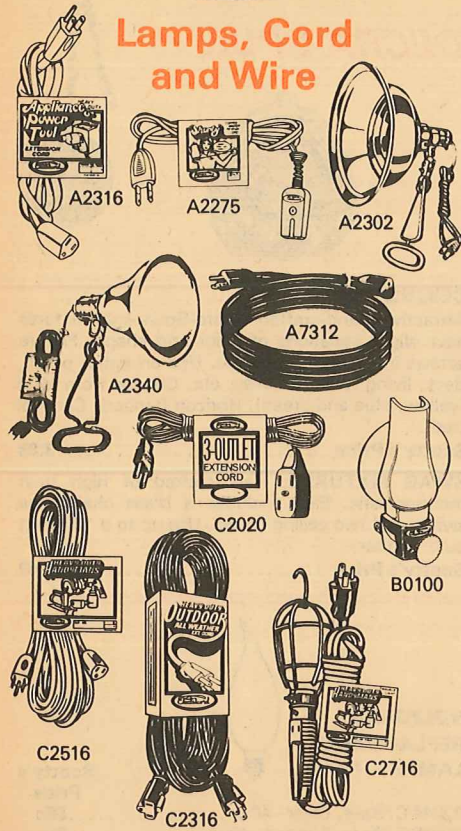

**Lamps, Cord and Wire**

**Scotty's Price**

- A2103-020 Black Household Extension Cord . 2.75
- A2108-008 Black Appliance Extension Cord . 1.95
- A2108-012 Black Appliance Extension Cord . 2.28
- A2275-003 Black Shorty Cord . 99c
- A2302-006-00 Clamp Reflector Lamp . 3.99
- A2316-008 Black Power Tool Ext. Cord . 2.95
- A2316-015 Black Power Tool Ext. Cord . 3.95
- A2330-006-00 Adjustable Clamp Lamp . 2.65
- A2331-006 Clamp Lamp . 4.25
- A2340-006-00 Utility Clamp Lamp . 3.95
- A7312-050 Yellow Round Cord . 24.69
- A7312-100 Yellow Round Cord . 43.99
- B-0100 Hurricane Nite-Light . 1.35
- C2020-K06 Brown Extension Cord . 58c
- C2020-K06 White Extension Cord . 58c
- C2020-K09 White Extension Cord . 65c
- C2020-K12 Brown Extension Cord . 73c
- C2216-050 Utility Extension Cord . 6.99
- C2316-025 Orange Round Cord . 4.69
- C2316-050 Orange Round Cord . 7.99
- C2316-100 Orange Round Cord . 14.19
- C2516-025 Yellow 3-Cond. Cord Set 16/3 . 3.95
- C2516-050 Yellow 3-Cond. Cord Set 16/3 . 6.85
- C2716-025 Trouble Lite . 6.38
- C2912-025 Yellow Flat Cord . 9.39
- C2912-050 Yellow Flat Cord . 16.29
- C2912-100 Yellow Flat Cord . 29.79
- W0200-250 Brown Vinyl Lamp Cord (ft.) . 6c
- W0200-250 White Vinyl Lamp Cord (ft.) . 6c
- W0200-250 Black Vinyl Lamp Cord (ft.) . 6c
- W0202-250 Brown Vinyl Lamp Cord (ft.) . 10c
- W0202-250 White Vinyl Lamp Cord (ft.) . 10c
- W0210-250 Gold Vinyl Lamp Cord (ft.) . 8c
- W0300-250 Black Vacuum Cleaner Cord (ft.) . 11c
- W0300-250 Gray Vacuum Cleaner Cord (ft.) . 11c
- W0700-500 Brown TV Lead Wire (ft.) . 6c
- W0700-500 Clear TV Lead Wire (ft.) . 6c
- W2146-250 Black Round H. Duty Cord (ft.) . 23c
- W2166-250 Black Round H. Duty Cord (ft.) . 16c
- W2185-250 Black Round H. Duty Cord (ft.) . 11c
- W3146-250 Black Round H. Duty Cord (ft.) . 30c
- W3166-250 Black Round H. Duty Cord (ft.) . 20c
- W5210-M01 Clear Speaker Wire (ft.) . 3c
- X-3104-050 Clear Speaker Wire . 1.89