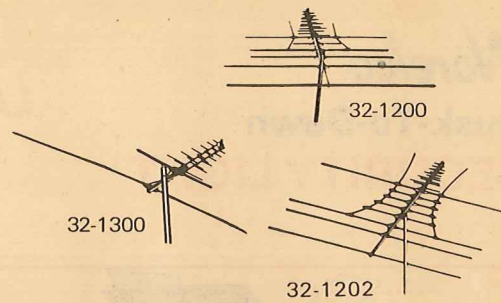

G. C. Electronics

- **32-1300 LOCAL ANTENNA**
  13 elements; range: 35 miles UHF, 50 miles VHF, 50 miles FM/stereo. Gold Guard finish.
  Scotty's Price . 11.69
- **32-1200 METRO ANTENNA**
  19 elements; range: 85 miles UHF, 100 miles VHF, 100 miles FM/stereo. Gold Guard finish.
  Scotty's Price . 18.29
- **32-1202 SUBURBAN ANTENNA**
  21 elements; range: 85 miles UHF, 125 miles VHF, 120 miles FM/stereo. Gold Guard finish.
  Scotty's Price . 29.29