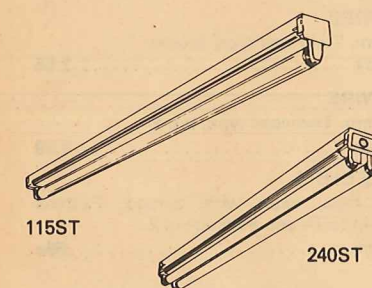

LITWAY

FLOURESCENT LIGHTING FIXTURES

Model	Scotty's Price
115ST	4.89
120 ST-PH 24"	6.89
140ST 48"	10.49
240 ST 48"	14.69