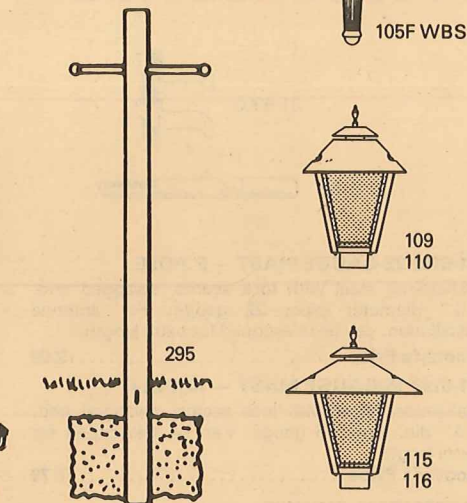

AP ADJUSTA-POST LANTERNS

Made of High-Impact Marlex. Defies breakage, resting, paint peeling, salt spray, fading and vandalism.

Model	Scotty's Price
109 White Lantern	12.49
110 Black Lantern	12.49
115 White Lantern	13.25
116 Black Lantern	13.25
295 White or Black Lantern Post	11.39
105F WBS White Marlex Wall Bracket	9.95
106F WBS Black Marlex Wall Bracket	9.95

ARTISTIC PLASTICS

DECRA-SPUN

CEILING FIXTURES

Attractive hand-crafted Decra-Spun light fixtures have slight variations of color and shape. Fixture screws into existing sockets. Use on patio, porch, deck, living room, hallway, etc. Choose from Mod (yellow, blue and green), Horizon (amber), Carnival (red).

Scotty's Price 3.89

SWAG FIXTURES. Hand-crafted of high heat thermoplastic. Each includes a brass chain, line switch and two ceiling hooks. Use up to a 100 watt bulb. Amber.

Scotty's Price 15.49

HOLZGANG REPLACEMENT LAMPS - Flame

Model	Scotty's Price
B2044 C/Base, Clear - 40w	55c
B2045 C/Base, Frosted - 40w	55c
B2046 C/Base, Clear - 60 w	62c
B2047 C/Base, Frosted - 60 w	69c
B2050 Std./Base, Clear - 40w	52c
B2051 Std./Base, Frosted - 40w	64c
B2052 Std./Base, Clear - 60w	55c
B2053 Std./Base, Frosted - 60w	62c