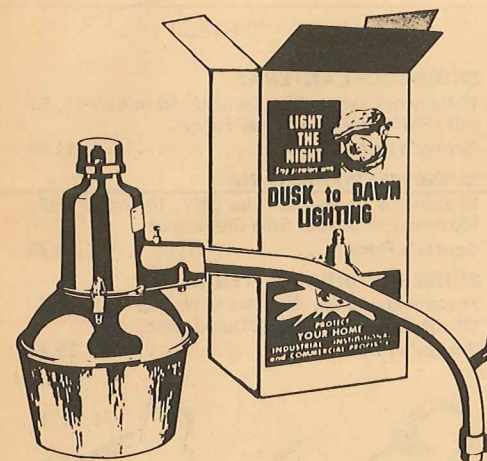

### Norelco Dusk-To-Dawn SECURITY LIGHT

Easy to install, economical mercury vapor light is long-lasting, can be mounted on post, building or tree. Photoelectric eye automatically turns lamp on at dusk — off at dawn. 110 volts. 250 watts.