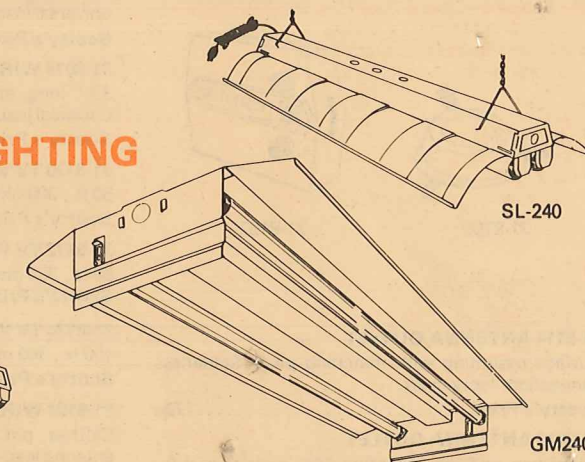

Model	Scotty's Price
SL 240-S-L 48"	17.95
UT 140-S-L 48"	14.95
GM 240 48" x 4 1/4" deep	16.95

UNDER COUNTER UTILITY LITE is a thin-line fixture designed especially for use in hard to light areas such as kitchen cabinets, desk shelves, display cabinets. May be used singly or in a row. One 15 watt tube included.

UL-115 18 1/4" 6.99

CEILING LIGHT is low profile with prismatic shielding. For kitchen, recreation or family room. Rapid start. Uses two 40 watt bulbs (not included.)

EW 240-G 48" 22.95

ETCETERA

Model	Scotty's Price
KL-32 Single Lite	12.95
KL-54 Double Lite	15.55