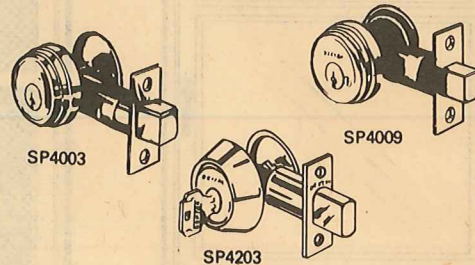

Universal Replacement Locks

DOOR LOCK SETS

DEXLOCK will install in any cross hole in any door.

DEXTER is the ideal lock or latch set to replace worn, out-of-date, tarnished locks. Excellent for new construction also. Installs quickly and easily in any drilled holes with only a screwdriver.

Fits 1 5/8" to 2 1/8" holes thru door

Fits 7/8" to 1" bolt holes

Will replace these brands:

Arrow	Donner	Lockwood	Sargent	Weiser
Comet	Elgin	Medalist	Schlage	Weslock
Corbin	Harloc	National	Troy	Yale
Dexter	Kwikset	Russwin	Tylo	and others

ENTRANCE HANDLE SETS AND KNOCKERS

AUXILIARY LOCKS

To Give Your Home Maximum Security

CAPE COD style entrance handle set has black outside handle with antique brass inside knob. Equipped with deadbolt for safety.
SP503D35 19 x 7A **22.99**

BARCELONA style entrance handle set has old iron outside handle with Empire style antique brass inside knob. Solid brass trim. Deadbolt for greater security.
SP501D35 01 x 7A **28.39**

BERKSHIRE style entrance handle set has antique brass outside and inside. Inside knob is Empire design. Deadbolt for greater security.
SP502D35 7A x 7A **29.39**

BARCELONA door knocker in old iron finish.
SP5327 01 ..... **10.69**

BERKSHIRE door knocker in antique brass finish.
5326 7A **10.89**

MOROCCO door knocker in satin black finish.
5340 19 ..... **8.99**

DEADBOLT LOCKS with single cylinder.
SP4003 28 Satin Anodized Aluminum **6.99**
SP4003 7A Antique Brass **7.39**
SP4003 28BR Brass Anodized Aluminum **6.99**

DEADBOLT LOCKS with double cylinder.
SP4009US 28 Satin Anodized Aluminum **9.89**
SP4009 7A Antique Brass **10.29**
SP4009 28BR Brass Anodized Aluminum **9.89**

DEADBOLT "BEAST" LOCKS. Single cylinder, 1" throw deadbolt for maximum security.
SP4203 28 Satin Aluminum **10.79**
SP4203 28BR Brass Aluminum **10.79**
SP4203 7A Antique Brass **11.19**

DEADBOLT "BEAST" LOCKS. Double cylinder, 1" throw for maximum security.
SP4029 28 Satin Anodized Aluminum **13.39**
SP4029 28BR Brass Anodized Alum. **13.39**
SP4029 7A Antique Brass **13.79**

FLUSH BOLTS with 1" bolt throw.
5010 3 Polished Brass (pair) **7.29**
5010 7A Antique Brass (pair) **8.79**