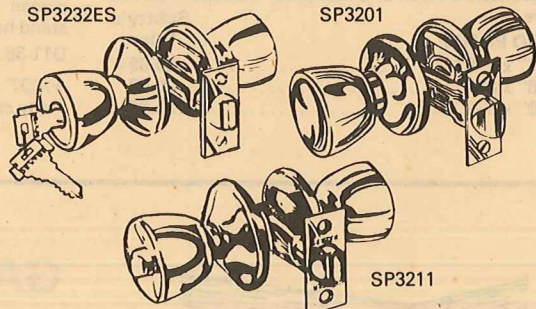

BARCELONA style entrance handle set has old iron outside handle with Empire style antique brass inside knob. Solid brass trim. Deadbolt for greater security.
 SP501D35 01 x 7A **28.39**

BERKSHIRE style entrance handle set has antique brass outside and inside. Inside knob is Empire design. Deadbolt for greater security.
 SP502D35 7A x 7A **29.39**

BARCELONA door knocker in old iron finish.
 SP5327 01 **10.69**

BERKSHIRE door knocker in antique brass finish.
 5326 7A **10.89**

MOROCCO door knocker in satin black finish.
 5340 19 **8.99**

DEADBOLT LOCKS with single cylinder.
 SP4003 28 Satin Anodized Aluminum **6.99**
 SP4003 7A Antique Brass **7.39**
 SP4003 28BR Brass Anodized Aluminum **6.99**

DEADBOLT LOCKS with double cylinder.
 SP4009US 28 Satin Anodized Aluminum **9.89**
 SP4009 7A Antique Brass **10.29**
 SP4009 28BR Brass Anodized Aluminum **9.89**

DEADBOLT "BEAST" LOCKS. Single cylinder, 1" throw deadbolt for maximum security.
 SP4203 28 Satin Aluminum **10.79**
 SP4203 28BR Brass Aluminum **10.79**
 SP4203 7A Antique Brass **11.19**

DEADBOLT "BEAST" LOCKS. Double cylinder, 1" throw for maximum security.
 SP4029 28 Satin Anodized Aluminum **13.39**
 SP4029 28BR Brass Anodized Alum. **13.39**
 SP4029 7A Antique Brass **13.79**

FLUSH BOLTS with 1" bolt throw.
 5010 3 Polished Brass (pair) **7.29**
 5010 7A Antique Brass (pair) **8.79**