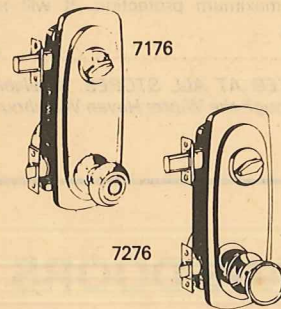

BARCELONA style entrance handle set has old iron outside handle with Empire style antique brass inside knob. Solid brass trim. Deadbolt for greater security.
 SP501D35 01 x 7A **28.39**

BERKSHIRE style entrance handle set has antique brass outside and inside. Inside knob is Empire design. Deadbolt for greater security.
 SP502D35 7A x 7A **29.39**

BARCELONA door knocker in old iron finish.
 SP5327 01 **10.69**

BERKSHIRE door knocker in antique brass finish.
 5326 7A **10.89**

MOROCCO door knocker in satin black finish.
 5340 19 **8.99**

DEADBOLT LOCKS with single cylinder.
 SP4003 28 Satin Anodized Aluminum **6.99**
 SP4003 7A Antique Brass **7.39**
 SP4003 28BR Brass Anodized Aluminum **6.99**

DEADBOLT LOCKS with double cylinder.
 SP4009US 28 Satin Anodized Aluminum **9.89**
 SP4009 7A Antique Brass **10.29**
 SP4009 28BR Brass Anodized Aluminum **9.89**

DEADBOLT "BEAST" LOCKS. Single cylinder, 1" throw deadbolt for maximum security.
 SP4203 28 Satin Aluminum **10.79**
 SP4203 28BR Brass Aluminum **10.79**
 SP4203 7A Antique Brass **11.19**

DEADBOLT "BEAST" LOCKS. Double cylinder, 1" throw for maximum security.
 SP4029 28 Satin Anodized Aluminum **13.39**
 SP4029 28BR Brass Anodized Alum. **13.39**
 SP4029 7A Antique Brass **13.79**

FLUSH BOLTS with 1" bolt throw.
 5010 3 Polished Brass (pair) **7.29**
 5010 7A Antique Brass (pair) **8.79**