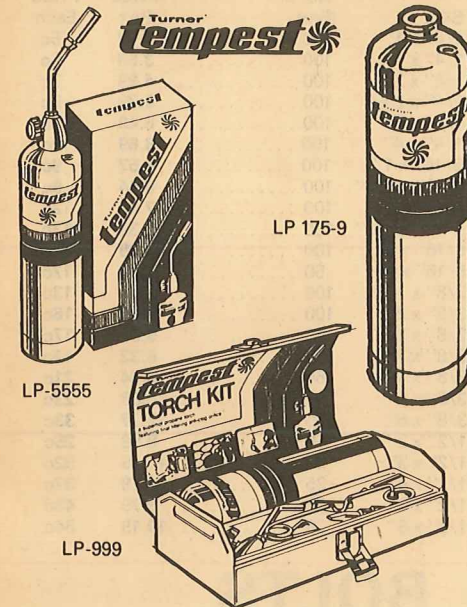

Dummy Knobs
 SP320528 **3.85**

EMPIRE STYLE
Antique Brass
 Entrance Key Lock with Deadbolt
 SP3532ES7A Double Lock **8.99**

Passage Knob Set
 SP3501ES7A **4.79**

***Privacy Lock Sets**
 Bedroom SP3511ES7A **5.59**
 Bathroom SP3511ES7AX26 **5.59**

Dummy Knobs
 35057A **4.69**

*Both knobs locked and unlocked by turnbutton. Emergency key. Bathroom sets have bright chrome knob inside.

PROPANE TORCH KITS and FUEL CYLINDER

LP-5555 TEMPEST TORCH KIT
 Includes fuel cylinder, standard pencil point burner and burner valve assembly. Anti-clog filter eliminates interruption of fuel flow.
 Scotty's Price **7.99**