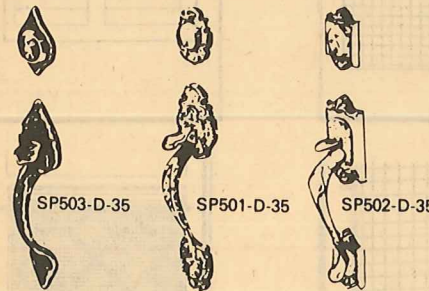

Universal Replacement Locks

DOOR LOCK SETS

DEXLOCK will install in any cross hole in any door.

DEXTER is the ideal lock or latch set to replace worn, out-of-date, tarnished locks. Excellent for new construction also. Installs quickly and easily in any drilled holes with only a screwdriver.

Fits 1 5/8" to 2 1/8" holes thru door

Fits 7/8" to 1" bolt holes

Will replace these brands:

Arrow	Donner	Lockwood	Sargent	Weiser
Comet	Elgin	Medalist	Schlage	Weslock
Corbin	Harloc	National	Troy	Yale
Dexter	Kwikset	Russwin	Tylo	and others

ENTRANCE HANDLE SETS AND KNOCKERS

AUXILIARY LOCKS

To Give Your Home Maximum Security

CAPE COD style entrance handle set has black outside handle with antique brass inside knob. Equipped with deadbolt for safety.
SP503D35 19 x 7A **22.99**

BARCELONA style entrance handle set has old iron outside handle with Empire style antique brass inside knob. Solid brass trim. Deadbolt for greater security.
SP501D35 01 x 7A **28.39**

BERKSHIRE style entrance handle set has antique brass outside and inside. Inside knob is Empire design. Deadbolt for greater security.
SP502D35 7A x 7A **29.39**

BARCELONA door knocker in old iron finish.
SP5327 01 ..... **10.69**

BERKSHIRE door knocker in antique brass finish.
5326 7A **10.89**

MOROCCO door knocker in satin black finish.
5340 19 ..... **8.99**

DEADBOLT LOCKS with single cylinder.
SP4003 28 Satin Anodized Aluminum **6.99**
SP4003 7A Antique Brass **7.39**
SP4003 28BR Brass Anodized Aluminum **6.99**

DEADBOLT LOCKS with double cylinder.
SP4009US 28 Satin Anodized Aluminum **9.89**
SP4009 7A Antique Brass **10.29**
SP4009 28BR Brass Anodized Aluminum **9.89**

DEADBOLT "BEAST" LOCKS. Single cylinder, 1" throw deadbolt for maximum security.
SP4203 28 Satin Aluminum **10.79**
SP4203 28BR Brass Aluminum **10.79**
SP4203 7A Antique Brass **11.19**

DEADBOLT "BEAST" LOCKS. Double cylinder, 1" throw for maximum security.
SP4029 28 Satin Anodized Aluminum **13.39**
SP4029 28BR Brass Anodized Alum. **13.39**
SP4029 7A Antique Brass **13.79**

FLUSH BOLTS with 1" bolt throw.
5010 3 Polished Brass (pair) **7.29**
5010 7A Antique Brass (pair) **8.79**