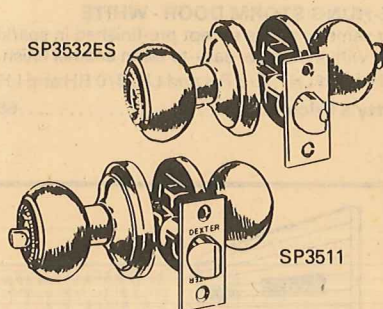

BARCELONA style entrance handle set has old iron outside handle with Empire style antique brass inside knob. Solid brass trim. Deadbolt for greater security.
 SP501D35 01 x 7A **28.39**

BERKSHIRE style entrance handle set has antique brass outside and inside. Inside knob is Empire design. Deadbolt for greater security.
 SP502D35 7A x 7A **29.39**

BARCELONA door knocker in old iron finish.
 SP5327 01 **10.69**

BERKSHIRE door knocker in antique brass finish.
 5326 7A **10.89**

MOROCCO door knocker in satin black finish.
 5340 19 **8.99**

DEADBOLT LOCKS with single cylinder.
 SP4003 28 Satin Anodized Aluminum **6.99**
 SP4003 7A Antique Brass **7.39**
 SP4003 28BR Brass Anodized Aluminum **6.99**

DEADBOLT LOCKS with double cylinder.
 SP4009US 28 Satin Anodized Aluminum **9.89**
 SP4009 7A Antique Brass **10.29**
 SP4009 28BR Brass Anodized Aluminum **9.89**

DEADBOLT "BEAST" LOCKS. Single cylinder, 1" throw deadbolt for maximum security.
 SP4203 28 Satin Aluminum **10.79**
 SP4203 28BR Brass Aluminum **10.79**
 SP4203 7A Antique Brass **11.19**

DEADBOLT "BEAST" LOCKS. Double cylinder, 1" throw for maximum security.
 SP4029 28 Satin Anodized Aluminum **13.39**
 SP4029 28BR Brass Anodized Alum. **13.39**
 SP4029 7A Antique Brass **13.79**

FLUSH BOLTS with 1" bolt throw.
 5010 3 Polished Brass (pair) **7.29**
 5010 7A Antique Brass (pair) **8.79**