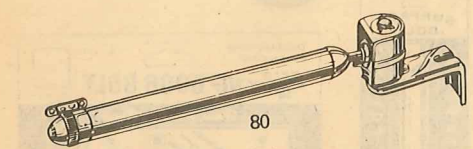

TAPE REFILLS
 RY8 8' x 1/2"2.09
 RY10 10' x 1/2"2.25
 RY12 12' x 1/2"2.59
 RY312 12' x 3/4"3.55
 RY316 16' x 3/4"4.25
 RY325 25' x 3/4"4.75

RED END[®] EXTENSION RULE
 Long wearing, brass plated, riveted lock joints.
 X46 6'4.19

ALUMINUM YARDSTICK
 Lightweight, rustproof. Marked in inches to 16ths.
 No. 1260.
 Scotty's Price1.79

690D 6' GOLDEN RULE
 Scotty's Price1.15

DOOR CLOSERS AND HARDWARE

DEXTER

No. 80 DIALMATIC DOOR CLOSER
 Pneumatic door closer with patented dial regulator to adjust closing speed. Patented mounting spacer eliminates need for templates or difficult hand spacing during installation. Simple, fool-proof hold-open device. Can be used for in-swinging doors.
 Scotty's Price6.89