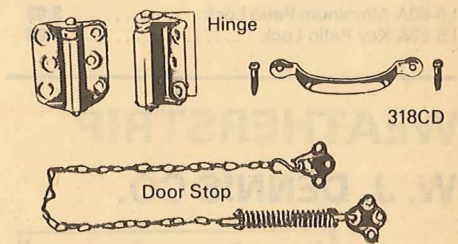

SK-1 REPLACEMENT STRIKE PLATE
 Scotty's Price55c
SK-8 KEY LOCK THUMB BUTTON
 Scotty's Price1.95
EP-584 KEY LOCK THUMB BUTTON
 Scotty's Price1.89

DOOR CLOSER

CD214 US4
 Converts hinge into self-closer. Just take out the huge pin and slip the door closer in. Tension easily adjusted.
 Scotty's Price3.49

4218 FLEXIBLE DOOR STOP. Brass or Chrome.
 Scotty's Price19c
4210 HINGE DOOR STOP. Brass or Chrome.
 Scotty's Price29c

42 SCREEN DOOR BRACE
 Scotty's Price49c

SOLAR SCREEN DOOR HARDWARE

C4000 x 2 ZN SCREEN DOOR SET
 Scotty's Price1.45

ADJUSTABLE SCREEN DOOR HINGE
 Button tip. Wrought steel. Size 2 1/2" x 2 3/4". Loose pin construction. Sturdily built for maximum durability. Spring tension easily adjusted for different requirements. Half surface and full surface. C4025, C4026.
 Scotty's Price2.22