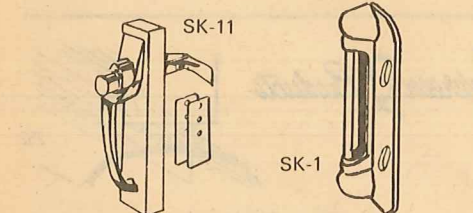

ALUMINUM YARDSTICK
 Lightweight, rustproof. Marked in inches to 16ths.
 No. 1260.
 Scotty's Price1.79

690D 6' GOLDEN RULE
 Scotty's Price1.15

DOOR CLOSERS AND HARDWARE

DEXTER

No. 80 DIALMATIC DOOR CLOSER
 Pneumatic door closer with patented dial regulator to adjust closing speed. Patented mounting spacer eliminates need for templates or difficult hand spacing during installation. Simple, fool-proof hold-open device. Can be used for in-swinging doors.
 Scotty's Price6.89

No. 88 Heavy Duty Dialmatic DOOR CLOSER
 Completely reversible, extra heavy steel mounting brackets. Heavy torque spring adjustable for power.
 Scotty's Price8.89

SK-85 STORM & SCREEN DOOR CLOSER
 Scotty's Price3.59