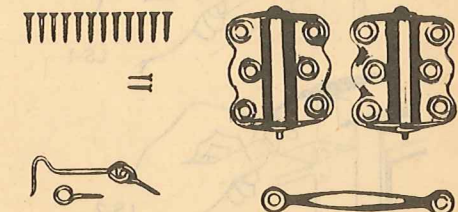

SOLAR SCREEN DOOR HARDWARE

C4000 x 2 ZN SCREEN DOOR SET
Scotty's Price 1.45