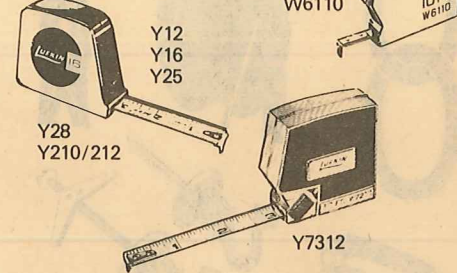

Lufkin

PEE WEE TAPE
1/4" x 10' white clad, ideal for home or office use.
W6110 .....2.65

WHITE STEEL TAPES
No. 50 3/8" x 50' 4.99
No. 100 3/8" x 100' 7.39

LUFKIN WHITE STEEL TAPE
White tape for homeowner and do-it-yourselfer.
HW50 50' 7.55
HW100 100' 10.99

LOKMATI® POWER TAPE
Blade locks securely at any point. Returns easily. Chrome plated case.
Y7312 12' x 3/4" 6.29
Y7316 16' x 3/4" 7.79

MEZURLOK® POWER TAPE RULE
Chrome finished case is lightweight, rugged plastic. Rocker lock on front of case.
Y28 8' x 1/2" 3.55
Y210 10' x 1/2" 3.99
Y212 12' x 1/2" 4.77
Y12 12' x 3/4" 5.89
Y16 16' x 3/4" 7.75
Y25 25' x 3/4" 8.39

TAPE REFILLS
RY8 8' x 1/2" 2.09
RY10 10' x 1/2" 2.25
RY12 12' x 1/2" 2.59
RY312 12' x 3/4" 3.55
RY316 16' x 3/4" 4.25
RY325 25' x 3/4" 4.75

RED END® EXTENSION RULE
Long wearing, brass plated, riveted lock joints.
X46 6' 4.19

ALUMINUM YARDSTICK
Lightweight, rustproof. Marked in inches to 16ths.
No. 1260.
Scotty's Price 1.79

690D 6' GOLDEN RULE
Scotty's Price 1.15