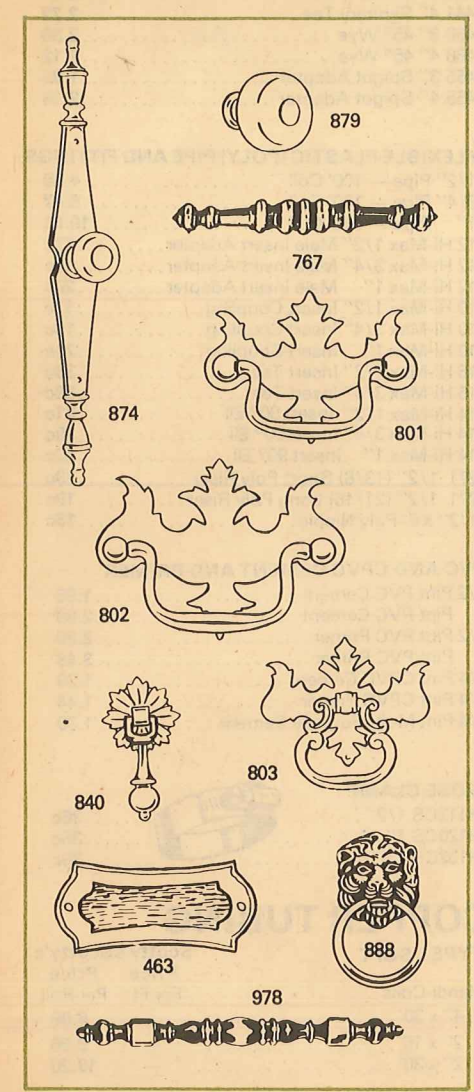

CABINET HARDWARE by ALLISON

Modern

101 1" KNOB - Chrome	22c
509 2 3/4" PULL - Chrome	26c
1496 2 3/4" PULL	
Chrome	40c
Antique Copper	40c
151 1 1/2" KNOB	
Chrome	26c
Antique Copper	28c

Classic

890 1 1/2" KNOB	
Antique Brass	26c
Antique Copper	26c
891 3" PULL	
Antique Brass	32c
Antique Copper	32c

Floral

770 KNOB - Ivory Brass	35c
771 BACKPLATE - Ivory Brass	49c

Franciscan

463 BACKPLATE - Antique Brass	39c
978 PULL - Antique Brass	58c

Deluxe

34 KNOB - Antique Brass	59c
47 BACKPLATE - Antique Brass	49c
190 1 1/2" KNOB	
Ivory Brass	35c
Antique Brass	35c
729 2 1/2" BACKPLATE	
Ivory Brass	29c
Antique Brass	29c

Mediterranean

735 1 1/2" KNOB - Antique Brass	49c
793 3 3/4" x 3 3/4" BACKPLATE	
Antique Brass	49c
734 PULL - Antique Brass	59c
736 PULL - Antique Brass	69c

KNOBS AND PULLS
Quality

874 7" BACKPLATE AND KNOB	
Antique Brass	1.05
879 1 1/2" KNOB	
Antique Brass	58c
767 PULL	
Antique Brass	69c
Satin Pewter	57c
801 EARLY AMERICAN PULL	60c
802 EARLY AMERICAN PULL	66c
803 EARLY AMERICAN PULL	50c
840 TEARDROP PULL	49c
888 LION HEAD PULL	44c

Prices in this catalog subject to change without notice.

Available at all Scotty's stores.