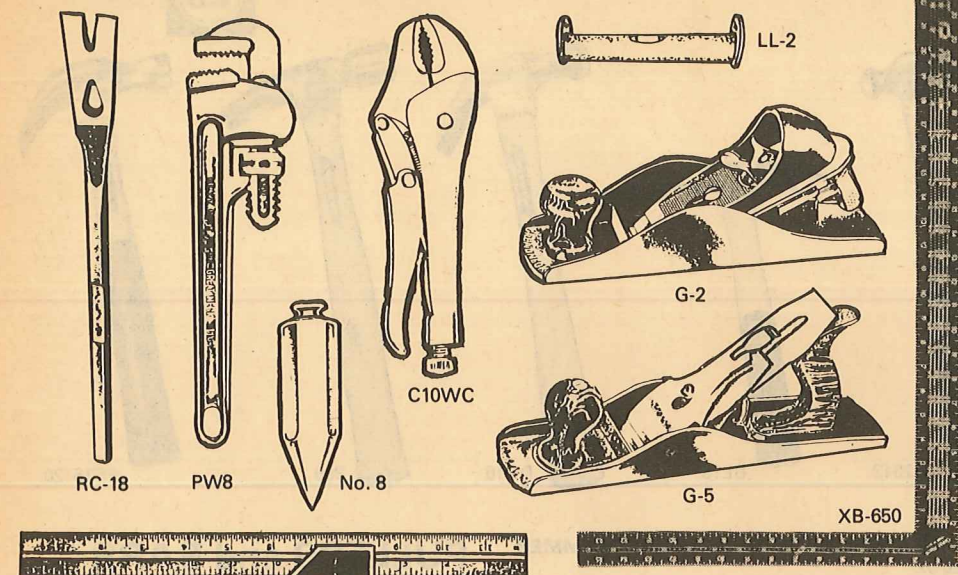

HAND TOOLS

Great Neck

RC-18 RIPPING CHISEL
Forged in one piece from heavy hexagon stock alloy tool steel, electronically hardened and tempered.
Scotty's Price3.79

HEAVY DUTY PIPE WRENCHES
Made of the finest quality steel. Precision, movable jaws and perfect balance make them the ideal tool for the professional or do-it-yourself handyman.
PW8 - 8"3.75
PW10 - 10"5.19
PW14 - 14"7.19
PW18 - 18"9.29

No. 8 3/4" PLUMB BOB
Accurately machine-turned from hexagon stock steel with carefully sharpened point.
Scotty's Price1.53

C10WC LEVER JAW WRENCH
Forged alloy head. Teeth milled fine and coarse for better grip. Positive no-slip adjustment yoke.
Scotty's Price4.79

A650 AL FRAMING SQUARE
Scotty's Price6.95

OEW5 WRENCH SET - 5/16" to 3/4"
Scotty's Price4.19

HK-18 18 pc. HEX KEY WRENCH SET
Combination set with both standard and long shank wrenches. All wrenches made of hi-carbon tool steel with bright nickel plating.
Scotty's Price1.59

KNOBS AND PULLS
Quality

874 7" BACKPLATE AND KNOB	
Antique Brass	1.05
879 1 1/2" KNOB	
Antique Brass	58c
767 PULL	
Antique Brass	69c
Satin Pewter	57c
801 EARLY AMERICAN PULL	60c
802 EARLY AMERICAN PULL	66c
803 EARLY AMERICAN PULL	50c
840 TEARDROP PULL	49c
888 LION HEAD PULL	44c