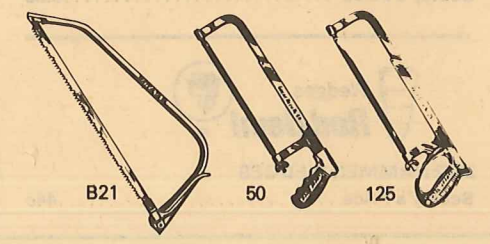

BB21 BOW SAW
21" blade. Chrome alloy tubular steel frame.
Scotty's Price 3.07

BS-21 21" BOW SAW BLADE
Scotty's Price 1.17

50 PISTOL GRIP HACKSAW
Sturdy frame, 2 3/4" depth.
Scotty's Price 1.59

125 BUTCHER BOY HACKSAW
Heavy duty frame, 3 3/4" depth.
Scotty's Price 4.89

WARREN 39 COLUMBIA TORPEDO LEVEL
Lightweight, hand fitting, die cast. Ideal for plumbers, mechanics, electricians, home craftsmen.
Scotty's Price 4.59