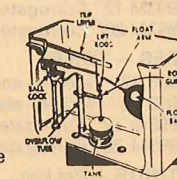

Scotty's Price

2411 Universal Adjustable Guide Holder	1.49
2448 Faucet Seat Reamer - 3/8", 1/2", 5/8"	1.29
2449 Fits-All Faucet Handles C.L.	2.39
2451 Fits-All Faucet Handles C.C.	2.79
2480 Spray 'n' Stream Faucet Aerator	1.55
2505 1/2" x 1/2" Slip Joint Nut Set	52c
2511 Faucet Bonnet Pack - Assorted	29c
2513 Cone Slip Joint Washers - Assorted	44c
2518 Rubber Slip Joint Washer - 1 1/2"	29c
2533 2" Brass Closet Spud Nut	2.69
2553 Plastic Round Bolt Caps	49c

Scotty's Price

2579 11 Basin Wrench with Reversible Jaw	4.49
3021 Beveled Faucet Washer - 1/2" OD	29c
3022 Beveled Faucet Washer - 17/32" OD	29c
3023 Beveled Faucet Washer - 9/16" OD	29c
3024 Beveled Faucet Washer - 19/32" OD	29c
3025 Beveled Faucet Washer - 5/8" OD	29c
4066 6" Plumber's Friend	2.39
4072 5 3/4" Plumber's Friend	98c
4085 Self-Stik Bath Safety Treads	1.49
6745 Lucite Faucet Handles	3.69
7242 Flushmaster Poly Float	69c
7591 10' Drain Auger	3.29
7597 25' Drain Auger	4.99

FLUIDMASTER

Before

After

LEVEL CONTROL VALVE

Non-corrosive, very quiet, easy to install. Fits most closet tanks. Scotty's Price3.99

200 REPLACEMENT SEAL

Scotty's Price63c

555 FLUSHER FIXER KIT

Scotty's Price3.49

TOILET TANK FILL VALVE

This unique fill valve fits all toilet tanks. It is easy to install, is corrosion proof, needs no float or rod and has a lifetime guarantee. Model 216. Scotty's Price4.19