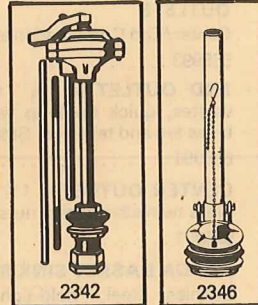

Scotty's Price12.99

BOSTITCH STAPLES

1/4" Box of 1000	.95c
3/8" Box of 1000	.99c
9/16" Box of 1000	1.15

PLUMBING REPAIR ACCESSORIES

Keystone

Scotty's Price

1414 Dishwasher/Garbage Disposer Connection	1.59
1448 Nozzle with Hose	4.65
1901 Portable Shower	7.39
1954 Rinse Spray Nozzle/Hose	4.89
2005 Pipe Thread Tape - 40'	39c
2006 Faucet Stem Pack - 60'	39c
2024 Duo-Fit Aerator	60c
2035 2" Swivel Shower Head	2.39
2080 2" Adjustable Shower Head	4.25
2082 4-Jet Shower Head	9.50
2096 "O" Ring Seal Assortment	49c
2102 H.P. Washing Machine Hose 3/8" x 6'	2.85
2104 3/8" x 12" Washing Machine Hose	2.69
2118 Bath Tub Face Plate	1.69
2130 Shower Curtain Rings	54c
2141 Shower Arm Set	2.49
2143 Lever Faucet Handles	1.89
2144 3 1/2" Fits-All S.S. Strainer	1.39
2146 Fits-All Aerator	1.39
2158 Duo-Fit Swivel Aerator	1.69
2168 1 - 1 1/2" Vinyl Stopper	26c
2169 2 - 1 1/2" Vinyl Stopper	37c
2170 Beveled Washer and Screw Assortment	39c
2175 24" Pack-A-Washer	35c
2196 Rubber Tank Ball	1.35
2276 Screw Bumper	59c
2299 Master Ball Cock Repair Kit	55c
2301 Duo-Thread Overflow Tube	99c
2302 Trap Washer Assortment	50c
2331 Modern Sink Stopper	73c
2333 Flat Washer & Screw Assortment	39c
2335 5-Piece Toilet Tank Repair Kit	5.69
2340 Flush Tank Lever	1.50
2342 Ball Cock Valve with Rod and Tube	3.99
2346 Toilet Flush Valve Flapper	2.49
2347 Toilet Seat Bar Hinge	1.69
2350 Tissue Replacement Holder	49c
2356 Suction Sink Stopper Assortment	27c
2363 24 pc. Beveled/Flat Washer Assortment	76c
2381 Top-Seal Rubber Tank Ball	1.35
2382 Fits-All Sealmaster Tank Ball	59c
2384 Fits-All Basin Stop - 1" x 1 1/2"	32c
2385 Fits-All Bathtub Stopper - 1 1/2"	41c
2386 Fits-All Tank Ball with Tip and Rod	89c
2388 Duo-Fit Vinyl Stopper - 1 1/8" x 1 1/4"	25c
2389 Duo-Fit Vinyl Stopper - 1 3/8" x 1 1/2"	25c
2390 Duo-Fit Vinyl Stopper - 1 5/8" x 1 1/4"	25c
2391 42-Piece Plumbing Repair Kit	1.29
2401 3 1/8" Drain Protector	49c
2409 Toilet Lift Wire Set	59c