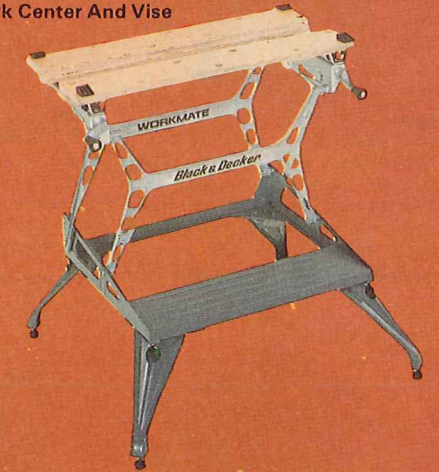

Scotty's Price 29.95

SINGLE BOWL STAINLESS STEEL SINK

25" x 22" (Not shown).

Scotty's Price 23.95

Page 110

See SCOTTY'S for Black & Decker® power tool values!

7580 VARIABLE SPEED JIG SAW

Select the speed to suit the job and material. Shoe tilts for bevel cuts to 45°. Double insulated - no grounding required. 1/3 horsepower.

Scotty's Price
25.99

AIR COMPRESSOR WITH INFLATOR KIT AND SPRAY GUN

7761

Designed for painting, spraying, inflating. Gives professional-type results in wide range of do-it-yourself and home maintenance projects. Simple operation, easy clean-up, easy maintenance. Sprays latex paint as well as oil base paint, shellac, lacquer and many other liquids.

Scotty's Price 58.99

7760 COMPRESSOR ONLY 48.99

See Accessories — Page 26

WORKMATE™

All-Purpose Work Center And Vise

A portable work center, giant vise and sawhorse all in one! Can be set up anywhere — in a workshop, garage or on a work site. Folds flat for easy storage. Vise holds materials up to 10" wide. Swivel grip pegs hold irregular and circular objects. Horizontal V-grooves in vise jaws grip tubular pieces. 29" wide, 32 1/4" high, 26" deep. Folds to 29 1/2" high; 7 1/2" deep.