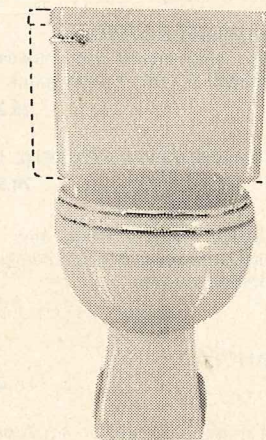

PORCELAIN ENAMEL SINK - DOUBLE BOWL

Flat rimmed sink, embossed ledge. Faucet and spray openings are on 4" centers. Specifications: 21" x 32" x 8" — Deep drawing steel — 1 1/2" corner radius. Finished in lustrous acid resisting porcelain enamel in white, harvest gold or avocado.

White**22.35**
Colors**24.75**
Sink Rim**4.75**

SYPHON JET CLOSET COMBINATION

6214 New Camel; vitreous china, round front, syphon jet, close-coupled closet combination with anti-siphon float valve in tank, bolt caps. Without seat and supply. Available in harvest gold, avocado and white.

White**46.55**
Colors**55.85**

Briggs

CONSERVER

Model 6270 — White only. Actually reduces water usage 30% over most ordinary two-piece closets.
Scotty's Price**46.43**

What
A
Beautiful
Idea!

Narrower tank uses less water with no loss of efficiency

PERLE VITREOUS CHINA LAVATORY
Model 6500. 4" centers, self-rimming round basin. (Faucets not included.)
19" White**34.50**
19" Avocado or Gold**43.99**