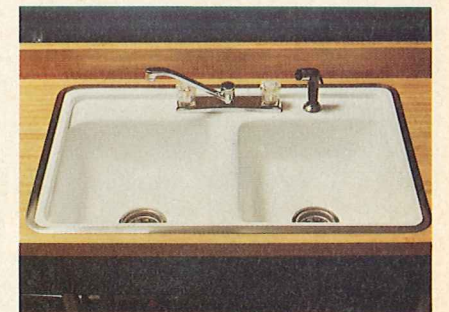

White**14.49**
Colors**16.70**
18" Round Rim**4.69**

PORCELAIN STEEL LAVATORY - 3002

19" Round Basin. Self-rimming.

White Only**18.95**

SINK AND LAVATORY RIMS

32" x 21" Sink**5.45**
18" Round Lavatory**5.30**

PORCELAIN ENAMEL SINK - DOUBLE BOWL

Flat rimmed sink, embossed ledge. Faucet and spray openings are on 4" centers. Specifications: 21" x 32" x 8" — Deep drawing steel — 1 1/2" corner radius. Finished in lustrous acid resisting porcelain enamel in white, harvest gold or avocado.

White**22.35**
Colors**24.75**
Sink Rim**4.75**

SYPHON JET CLOSET COMBINATION

6214 New Camel; vitreous china, round front, syphon jet, close-coupled closet combination with anti-siphon float valve in tank, bolt caps. Without seat and supply. Available in harvest gold, avocado and white.

White**46.55**
Colors**55.85**

Briggs

CONSERVER

Model 6270 — White only. Actually reduces water usage 30% over most ordinary two-piece closets.
Scotty's Price**46.43**

What
A
Beautiful
Idea!

Narrower tank uses less water with no loss of efficiency