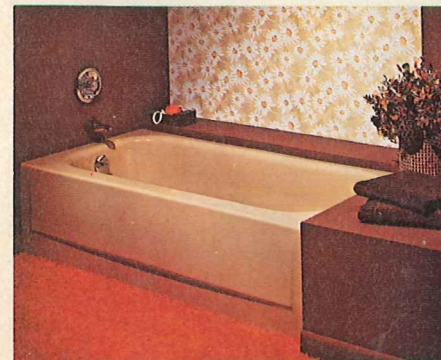

6 1/2" x 15" R-19
(30 sq. ft. - approx. 24 lin. ft.)

6" x 23" R-19
(61 1/3 sq. ft. - approx. 32 lin. ft.)

6 1/2" x 23" R-19
(46 sq. ft. - approx. 24 lin. ft.)

Briggs TUBS, LAVATORIES CLOSET COMBINATIONS

5' PORCELAIN-ON-STEEL BATHTUB
No. 2202/03 Pendant III; acid resisting, 5' x 30" x 15 1/4". Right or left hand outlet. Available in harvest gold, avocado and white.

White**68.99**
Colors**75.95 ***

CLOSET COMBINATION

6230 Governor; vitreous china, round front, reverse trap, close-coupled closet combination with anti-siphon float valve in tank, bolt caps. Without seat and supply. White only.