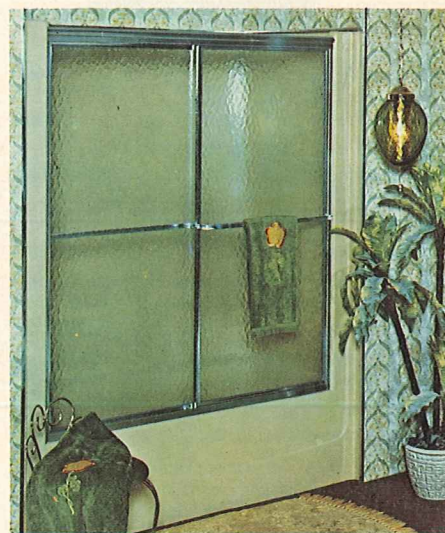

TUB, SHOWER ENCLOSURES

by Sealpro

TRI-GLIDE TUB ENCLOSURE is a Contemporary styled three-panel unit in dimensional styrene. Frost or colors to complement any bathroom decor. Jamb and sill are set and sealed in place by means of double adhesive foam tape applied at the factory. No drilling or caulking necessary.

Scotty's Price
TG60T .095 Plastic **40.75**

CRESTLINE is the ultimate in tub and shower enclosures. Quick draining conventional sill. Header locks squarely onto jamb to prevent movement after placement. Frost or Colors.