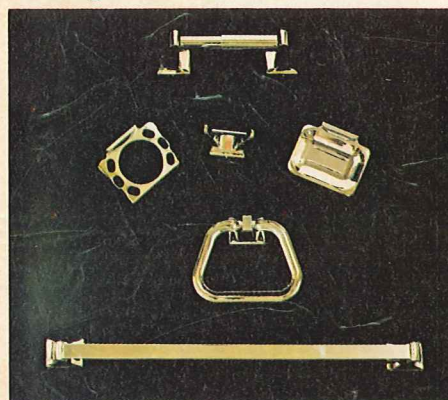

TUB, SHOWER ENCLOSURES

by Sealpro

TRI-GLIDE TUB ENCLOSURE is a Contemporary styled three-panel unit in dimensional styrene. Frost or colors to complement any bathroom decor. Jamb and sill are set and sealed in place by means of double adhesive foam tape applied at the factory. No drilling or caulking necessary.

Scotty's Price
CRESTLINE TUB ENCLOSURES
58-CT .095 Plastic **33.65**
58-CT Tempered Glass **43.95**
CRESTLINE SHOWER ENCLOSURES
58-CS .095 Plastic **44.50**
58-CS Tempered Glass **57.95**

PARKLANE SHOWER DOORS combine the striking appearance of mirror finished aluminum and the brilliance of glass or styrene panels in sparkling Frost to form a beautiful compliment to any shower unit. Has drip cap, two jamb extenders, can swing in or out, from right or left hand.

Scotty's Price
24-P .095 Plastic **26.75**
24-P Tempered Glass **34.30**

BATHROOM ACCESSORIES

DONNER

DEFENDABILITY
QUALITY

Scotty's Price
IN SHINING CHROME
122 Double Robe Hook **1.55**
123 Toothbrush/Tumbler Holder **2.10**
124 Soap Holder **2.10**
126 Paper Holder **3.39**
128 Towel Ring **3.39**
1318 18" Towel Bar Set **3.75**
1324 24" Towel Bar Set **4.10**
1330 30" Towel Bar Set **4.39**
156 Recessed Paper Holder **6.88**
RC-5 Recessed Clamp **98c**
026 Metal Replacement Roller **89c**
190 5-Piece Bath Accessory Set **6.98**

Deco Room

Crafted of rust-proof Duro-Metal with anodized aluminum bars and rings. Screw or glue on. Screws and glue kit included. Instructions.

Scotty's Price
501 Towel Ring **3.99**
502 18" Towel Bar **7.39**
503 24" Towel Bar **7.79**
504 Soap Dish **5.10**
505 Toothbrush Holder **5.10**
506 Paper Holder **5.10**
50T Single Switch Plate **1.35**
50D Duplex Receptacle Plate **1.35**