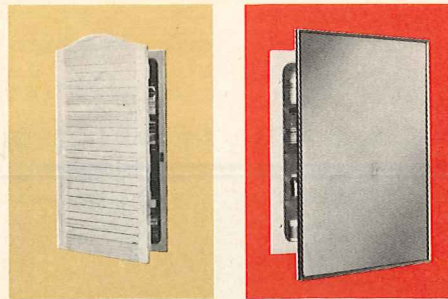

# BATH CABINETS

P1021 P1121  
P1512 P1590

**STAINLESS STEEL FRAMED CABINET.** Recessed cabinet is reversible for right or left hand opening and has adjustable glass shelves.  
 P1121-SP-S ..... 10.95  
 P1121-SP-P ..... 14.60

**INCANDESCENT TOP LIGHT.** Trimmed in stainless steel, has convenience outlet and white polystyrene diffuser. Provides for 4 bulbs.  
 P0124-SS-O (24" width) ..... 14.65  
 P0130-SS-O (30" width) ..... 16.05  
 P0136-SS-O (36" width) ..... 17.55

**LOUVRE DOOR CABINET.** Wood door has seamless one-piece construction. Recessed cabinet.  
 P1021-LD-O ..... 16.85

**CAVALIER CABINET.** Recessed cabinet has decorative gold and white frame. Reversible. Has adjustable glass shelves.  
 P1512-GW-S ..... 23.20