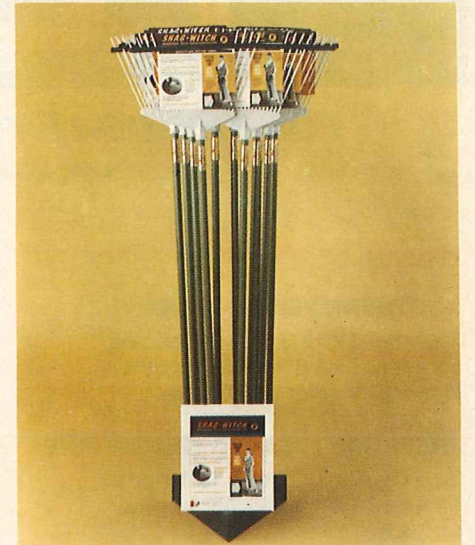

SHAG-WITCH SHAG RAKE. Fluffs all kinds of rugs — shag, plush or short. Light and durable.
Rake 3.95

155 UTILITY KNIFE
Includes 4 extra blades.
Each 89c

RUG BOND ADHESIVE
Use for plain back, indoor-outdoor carpeting.
802 LATEX BASE Available in quart, gallon, 3 gallon or 5 gallon size.
803 STRIP-OFF Available in quart and gallon size.
Check with your nearest Scotty's store for current low prices.

BLUE LUSTRE CARPET SHAMPOO

Deep cleans, brightens colors, restores that soft plush feel to carpeting. Can be used in your own carpet shampooer.

RENT A SHAMPOOER
For deeper, faster carpet cleaning

142 SHAMPOOER
With larger brushes for faster cleaning. Only $2.00 per day with the purchase of Blue Lustre Shampoo.

SHAG MACHINE
Rents for $3.00 per day with the purchase of Blue Lustre Shampoo.

RINSE-N-VAC
Cleans, rinses and vacuums carpet for $12.00 a day with the purchase of Blue Lustre Shampoo.

UPHOLSTERY KIT
Includes a pint of shampoo and "Squeezy" shampooer and spot cleaner. $2.88 value.
Kit 2.29

RINSE-N-VAC DEFOAMER
Quart 2.98

RINSE-N-VAC PRE-SPOTTER
Quart 2.98

BLUE LUSTRE CARPET SHAMPOO
Aerosol Can (24 oz.) 1.98
Quart 2.98
One-Half Gallon 5.49
Gallon 6.89