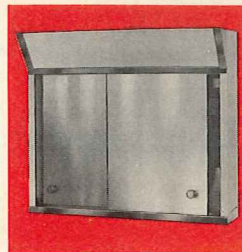

**PALOMAR SLIDING DOOR CABINET.** Surface mounted cabinet features easy-glide sliding mirrors. Prewired incandescent light fixture supplies illumination.  
 P3224-SS-P ..... 27.50

**HERITAGE CABINET.** Recessed cabinet has an anodized gold frame and adjustable shelves. Reversible for right or left hand opening.  
 P1518-AG-P ..... 28.49

**CABINET WITH SIDELIGHTS.** Recessed cabinet with contemporary one-piece design. Prewired incandescent light fixture provides for 4 bulbs, two each side.  
 P1321-SS-P ..... 38.49

**TIARA CABINET.** Mirror is framed with a decorative antique gold oval. Cabinet is recessed and reversible. Has adjustable glass shelves and baked enamel interior.  
 P1521-AG-P ..... 45.95

P0124/P0136

P0237

P1518

P1521

P3224

P1321

P5324/P5336

P4224

P1230

P1534

P1539

**MONACO CABINET.** Surface mounted cabinet has 2 adjustable glass shelves and a dimensional antique gold frame.  
 P1590-AG-P ..... 48.95

**PALOMAR DECORATIVE CABINET.** Mirror is top-lighted. The pre-wired incandescent light fixture provides for 4 light bulbs. Decorative antique gold frame.  
 P4224-AG-P ..... 49.25