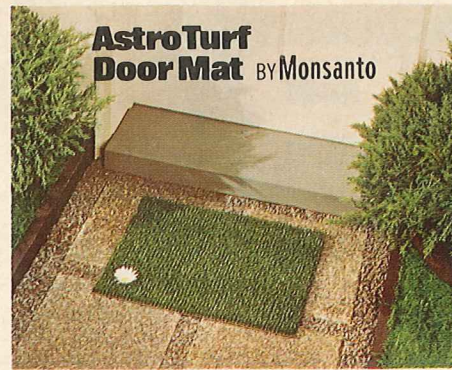

Whisks shoes clean easily and comes clean itself with the squirt of a hose. One or three daisy design.
DM 30 One Daisy 3.99
DM 70 Three Daisy 6.99

GFI CARPET CUSHIONS

WAFFLE CUSHION — ESSEX. Sponge rubber, 40 oz., white.
Sq. Yd. 1.09

WAFFLE CUSHION — FORTRESS. Sponge rubber, 48 oz., 4 1/2 ft. width, yellow. FHA approved.
Sq. Yd. 1.29

WAFFLE CUSHION — NEW PREMIUM 80. Luxurious cushion for use with indoor carpet. 74 oz., 4 1/2 ft. width. White.
Sq. Yd. 1.69

WAFFLE CUSHION — MONTEGO. Ultimate in luxurious cushion. 90 oz., 4 1/2 ft. width, gold.
Sq. Yd. 2.19

REBOND CUSHION. 3/8" cushion in 6 ft. width, meets FHA specifications.
Sq. Yd. 1.09

VINYL RUNNERS

312000 CLEAR VINYL RUNNER
Scotty's Price (lin. ft.) 59c

325000 CLEAR VINYL RUNNER
Scotty's Price (lin. ft.) 99c

326200 GOLD VINYL RUNNER
Scotty's Price (lin. ft.) 99c