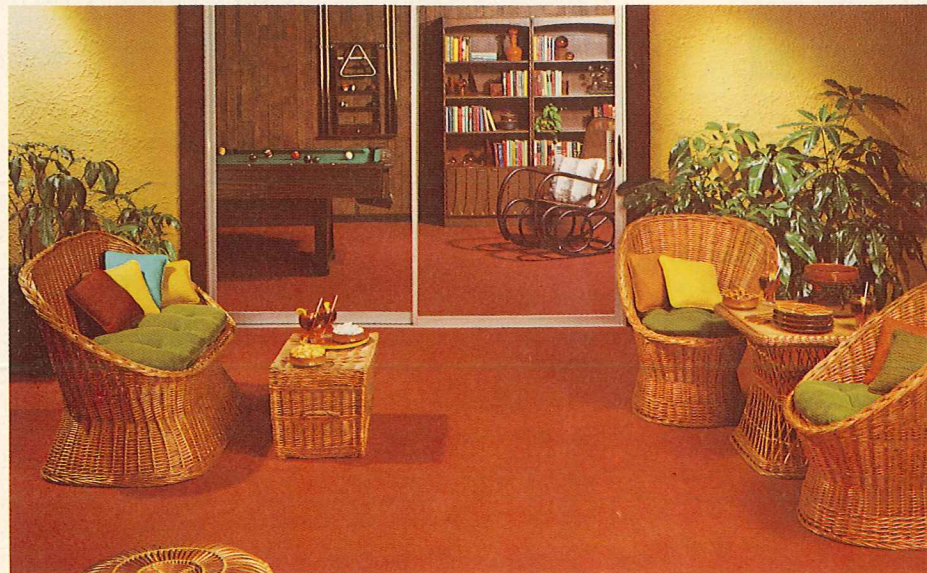

Ozite® INDOOR-OUTDOOR CARPET

Ozite® AMERICAN NEEDLECREST INDOOR-OUTDOOR CARPET

Heavy fibers provide greater crush, wear resistance. Doesn't snag or pull, is colorfast to cleaning and crocking, is non-allergenic and mildew resistant, impervious to moths and carpet beetles, weather resistant, low in static electricity, easy to clean and maintain. 12' width. E-4602 Ridge Blue, E-4603 Leaf Green, E-4607 Gothic Gold, E-4609 Cherry Red.

FRESH DIMENSION - Plain Back

Scotty's Price **4⁶⁹** SQ. YD.

COLONY POINT II - Rubber Back

Scotty's Price **5⁹⁹** SQ. YD.

Available at all Scotty's stores.

INDOOR-OUTDOOR CARPET

by **Ozite®**

Plain back. A great carpet for poolside or patio, laundry or playroom. Long wearing, durable carpet made of stain resisting polypropylene olefin fiber. Easy to install. Many colors. 12' width.