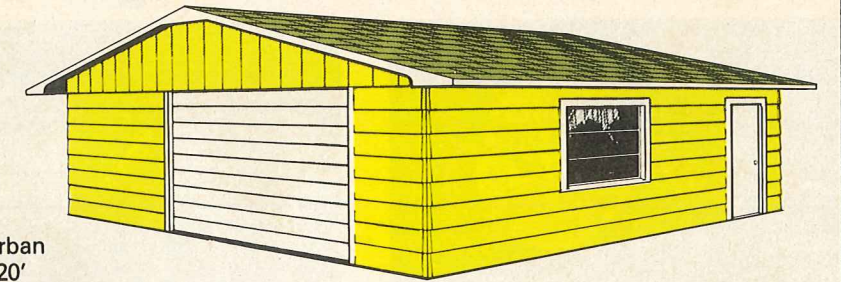

## Scotty's Instant Garage

Suburban 20' x 20'

Scotty's Price

**1895<sup>00</sup>**

Other Models from \$1625 available.

See Page 41

Scotty's will assist you in setting the four wall sections when your garage is delivered.