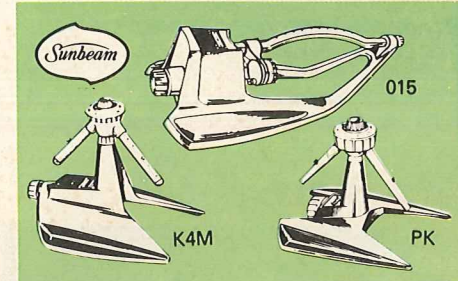

015

K4M

PK

LAWN SPRINKLERS
PK Sprinkler **7.29**
K4M Sprinkler **14.59**
015 Sled Sprinkler **7.29**